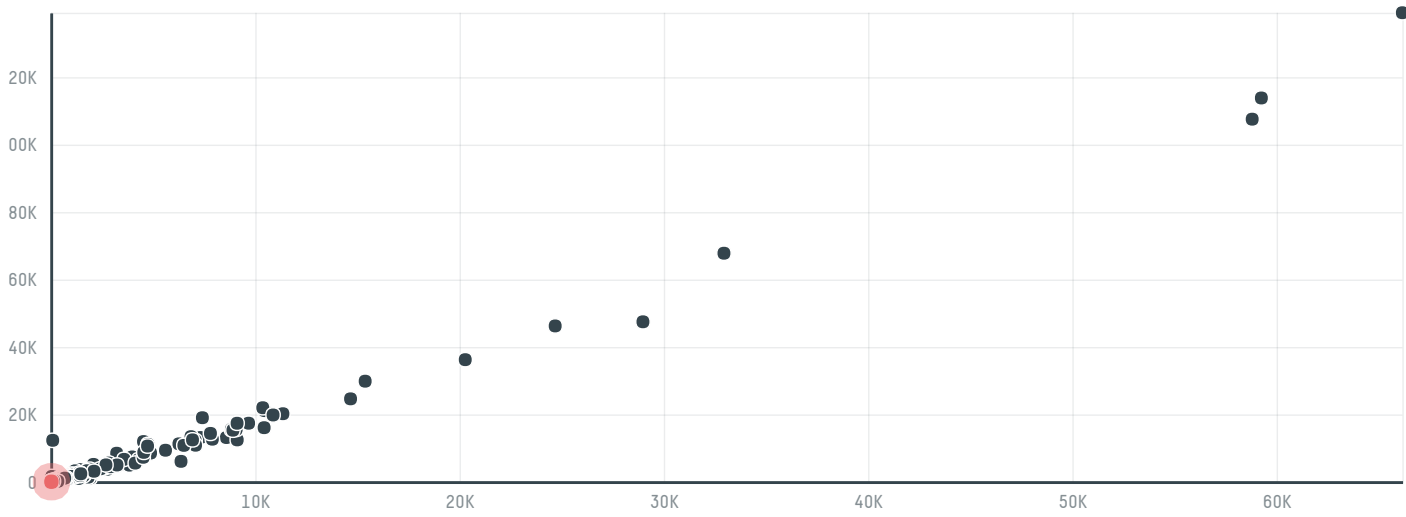

### TOP DESTINATION COUNTRIES OF COFFEE IMPORTED BY MERCON COFFEE CORPORATION (EXP-0540/16B):

□ N/A  <5K  >5K  >100K  >300K  >1M

COMPARING COMPANIES IMPORTING COFFEE FROM BRAZIL IN 2016

Trase is a partnership between