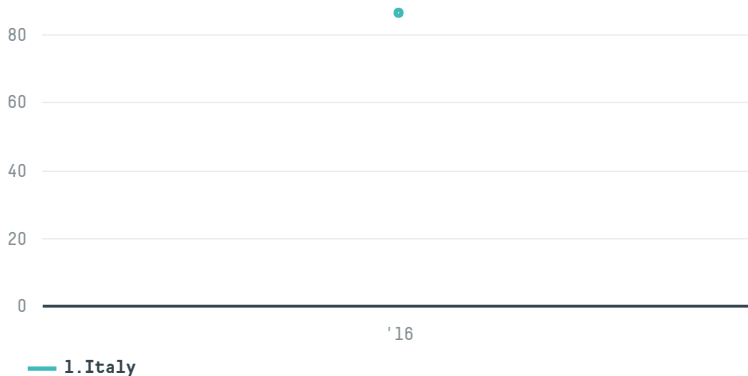

TOP DESTINATION COUNTRIES OF COFFEE IMPORTED BY MERCON COFFEE CORPORATION (EXP-0442/14A):