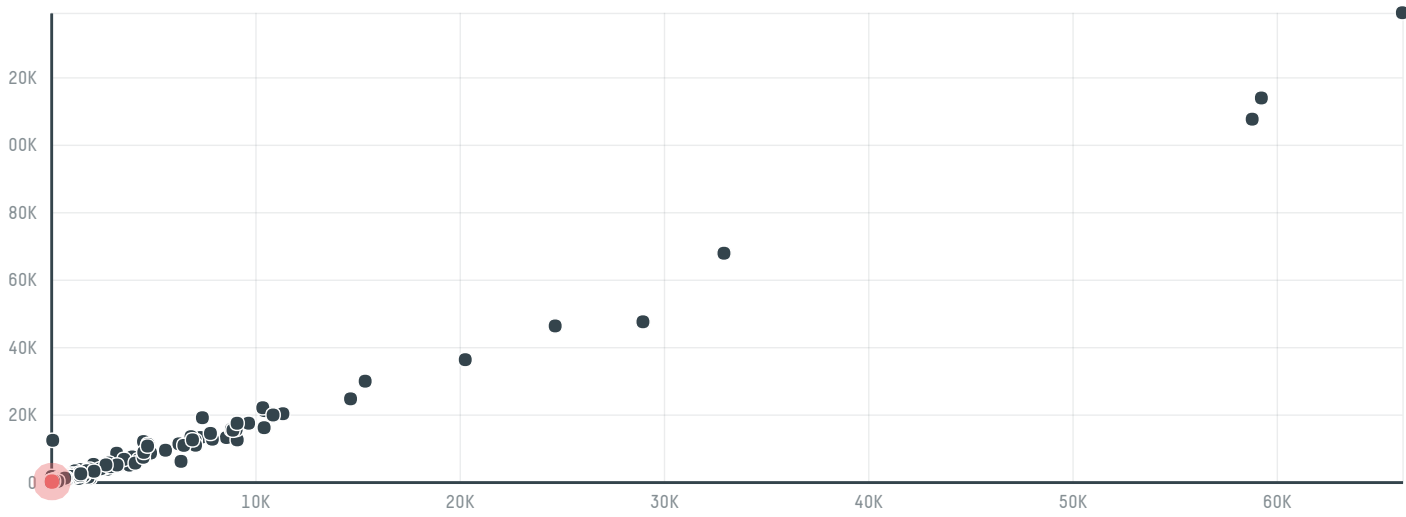

trase

Mercon coffee corporation (exp-0442/14a)

ACTIVITY	COMMODITY	COUNTRY	YEAR
Importer	Coffee	Brazil	2016

Mercon coffee corporation (exp-0442/14a) was the 871st largest importer of coffee from BRAZIL in 2016, accounting for 86 tons. As an importer, Mercon coffee corporation (exp-0442/14a) sources from 5 municipalities, or 1% of the coffee production municipalities. The main destination of the coffee imported by Mercon coffee corporation (exp-0442/14a) is Italy, accounting for 100% of the total.

TOP DESTINATION COUNTRIES OF COFFEE IMPORTED BY MERCON COFFEE CORPORATION (EXP-0442/14A):

□ N/A <5K >5K >100K >300K >1M

COMPARING COMPANIES IMPORTING COFFEE FROM BRAZIL IN 2016

Trase is a partnership between