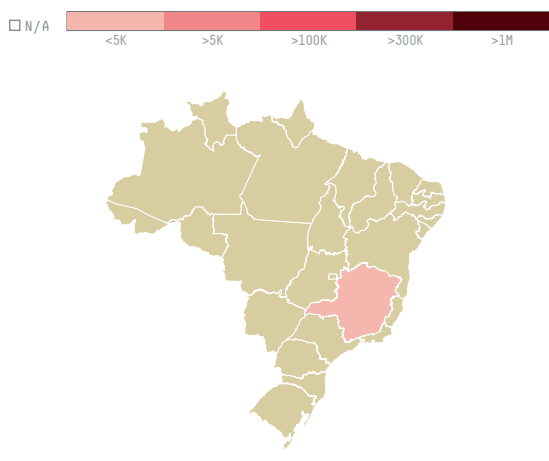

trase

Mercon coffee corporation (exp-0442/14a)

ACTIVITY	COMMODITY	COUNTRY	YEAR
Importer	Coffee	Brazil	2016

Mercon coffee corporation (exp-0442/14a) was the 871st largest importer of coffee from BRAZIL in 2016, accounting for 86 tons. As an importer, Mercon coffee corporation (exp-0442/14a) sources from 5 municipalities, or 1% of the coffee production municipalities. The main destination of the coffee imported by Mercon coffee corporation (exp-0442/14a) is Italy, accounting for 100% of the total.

TOP DESTINATION COUNTRIES OF COFFEE IMPORTED BY MERCON COFFEE CORPORATION (EXP-0442/14A):

□ N/A <5K >5K >100K >300K >1M

COMPARING COMPANIES IMPORTING COFFEE FROM BRAZIL IN 2016

Trase is a partnership between