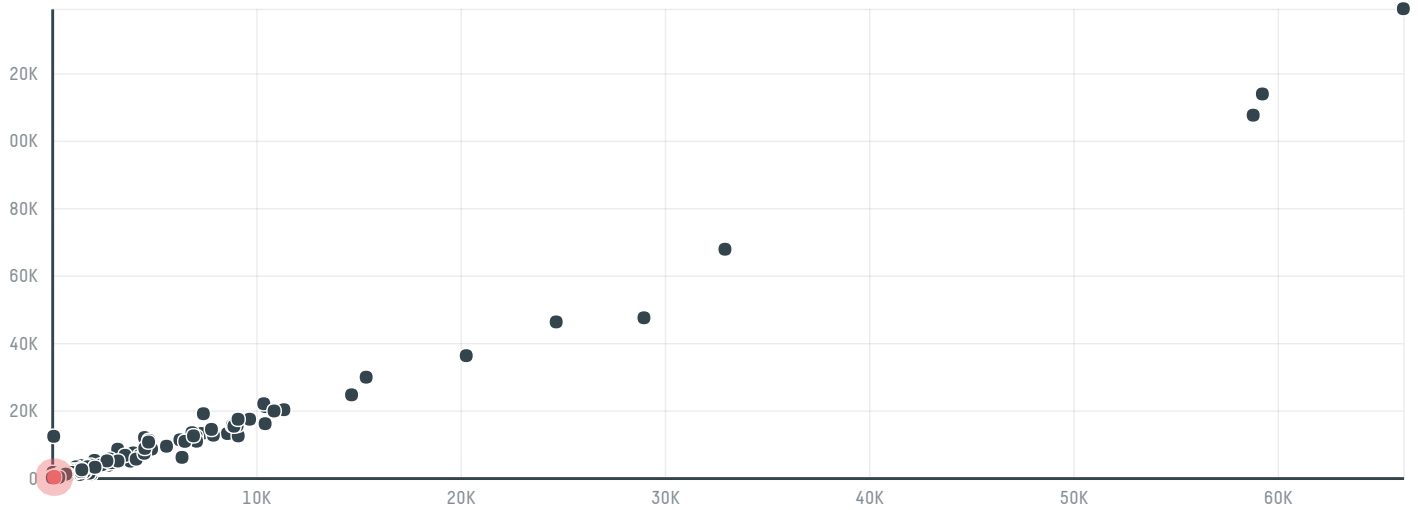

COMPARING COMPANIES IMPORTING COFFEE FROM BRAZIL IN 2016

Trase is a partnership between

In collaboration with

and many other organizations and individuals.

Donors

[Terms of Use](#) · [Privacy policy](#) · [Cookie policy](#) · [Contact us](#)