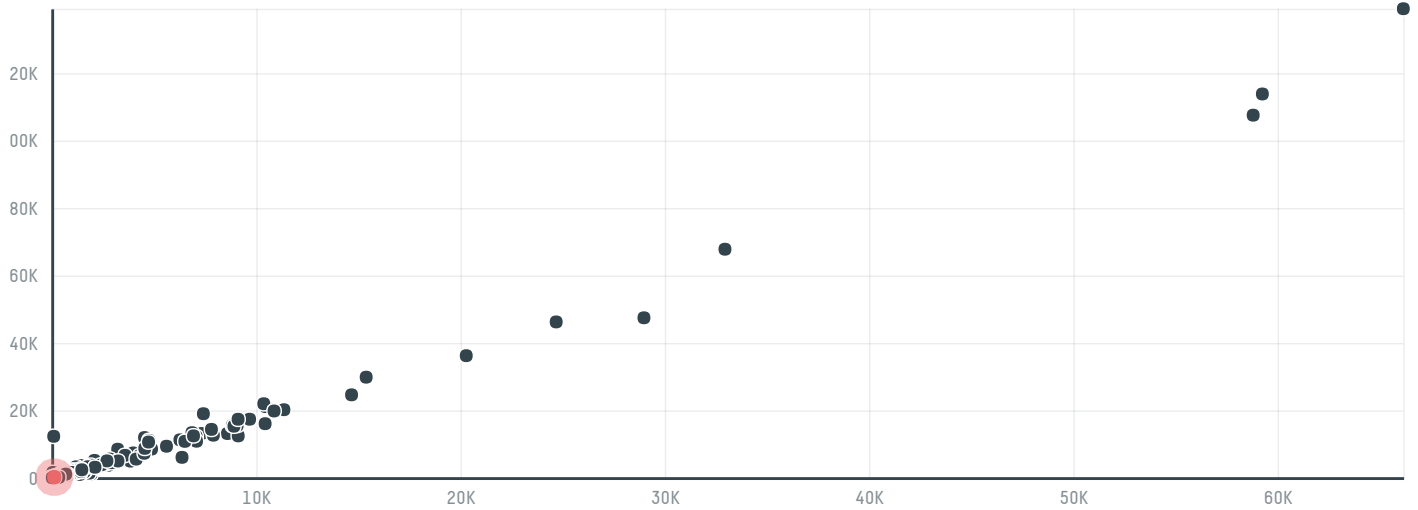

trase

Luigi lavazza s.p.a. (exp-0050/16)

ACTIVITY	COMMODITY	COUNTRY	YEAR
Importer	Coffee	Brazil	2016

Luigi lavazza s.p.a. (exp-0050/16) was the 539th largest importer of coffee from BRAZIL in 2016, accounting for 200 tons. As an importer, Luigi lavazza s.p.a. (exp-0050/16) sources from 5 municipalities, or 1% of the coffee production municipalities. The main destination of the coffee imported by Luigi lavazza s.p.a. (exp-0050/16) is Italy, accounting for 100% of the total.

TOP DESTINATION COUNTRIES OF COFFEE IMPORTED BY LUIGI LAVAZZA S.P.A. (EXP-0050/16):

COMPARING COMPANIES IMPORTING COFFEE FROM BRAZIL IN 2016

Trase is a partnership between

In collaboration with

and many other organizations and individuals.