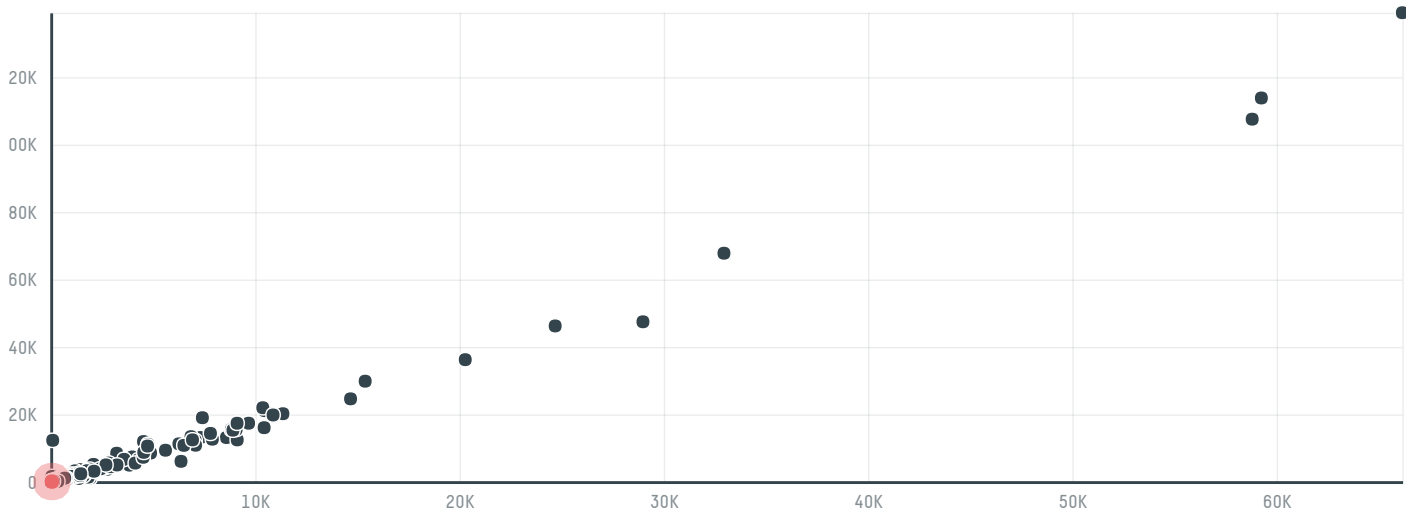

trase

Bernhard rothfos gmbh (exp-0499/16)

ACTIVITY	COMMODITY	COUNTRY	YEAR
Importer	Coffee	Brazil	2016

Bernhard rothfos gmbh (exp-0499/16) was the 873rd largest importer of coffee from BRAZIL in 2016, accounting for 86 tons. As an importer, Bernhard rothfos gmbh (exp-0499/16) sources from 5 municipalities, or 1% of the coffee production municipalities. The main destination of the coffee imported by Bernhard rothfos gmbh (exp-0499/16) is Italy, accounting for 100% of the total.

TOP DESTINATION COUNTRIES OF COFFEE IMPORTED BY BERNHARD ROTHFOS GMBH (EXP-0499/16):

COMPARING COMPANIES IMPORTING COFFEE FROM BRAZIL IN 2016

Trase is a partnership between

In collaboration with

and many other organizations and individuals.