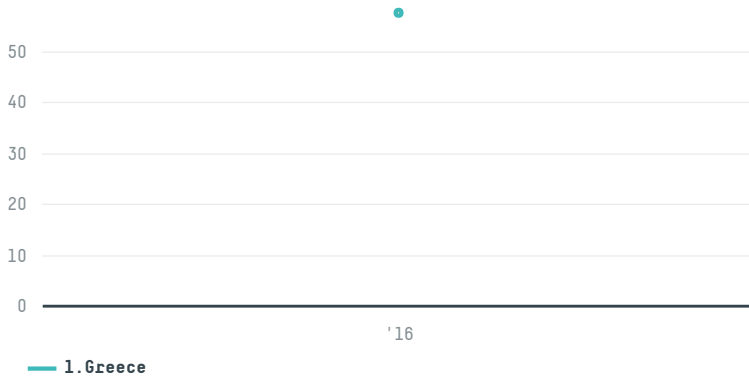

TOP DESTINATION COUNTRIES OF COFFEE IMPORTED BY UNION OF COFFEE ROASTERS S.A. (EXP-0792/16):