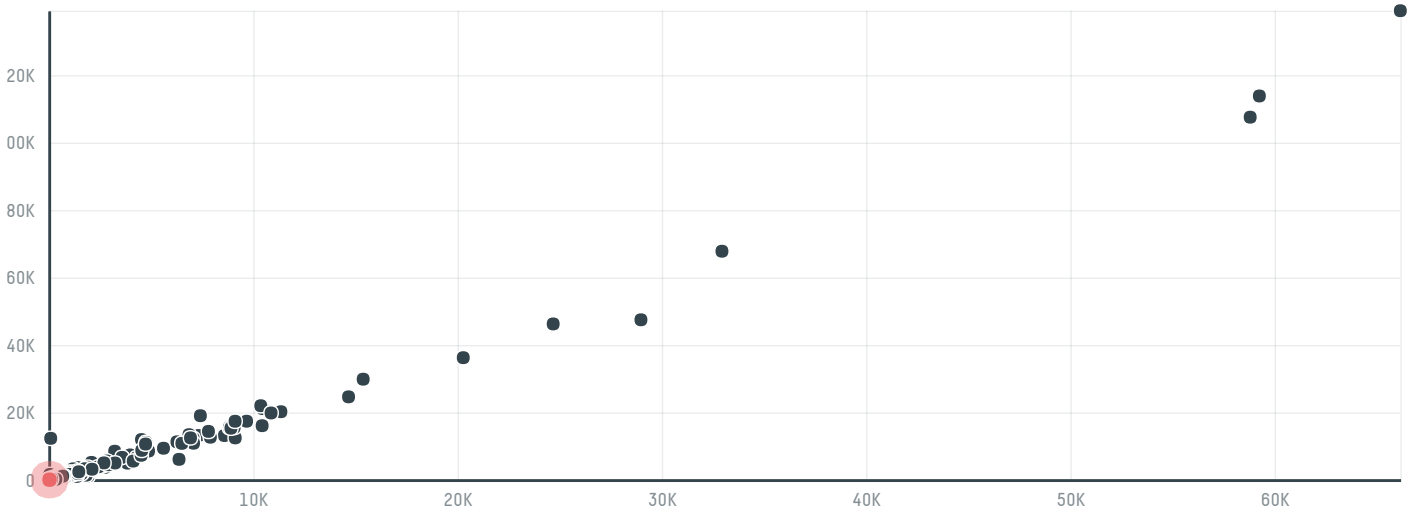

trase

Union of coffee roasters s.a. (exp-0792/16)

ACTIVITY	COMMODITY	COUNTRY	YEAR
Importer	Coffee	Brazil	2016

Union of coffee roasters s.a. (exp-0792/16) was the 1038th largest importer of coffee from BRAZIL in 2016, accounting for 58 tons. As an importer, Union of coffee roasters s.a. (exp-0792/16) sources from 1 municipalities, or 0% of the coffee production municipalities. The main destination of the coffee imported by Union of coffee roasters s.a. (exp-0792/16) is Greece, accounting for 100% of the total.

TOP DESTINATION COUNTRIES OF COFFEE IMPORTED BY UNION OF COFFEE ROASTERS S.A. (EXP-0792/16):

□ N/A <5K >5K >100K >300K >1M

COMPARING COMPANIES IMPORTING COFFEE FROM BRAZIL IN 2016

Trase is a partnership between