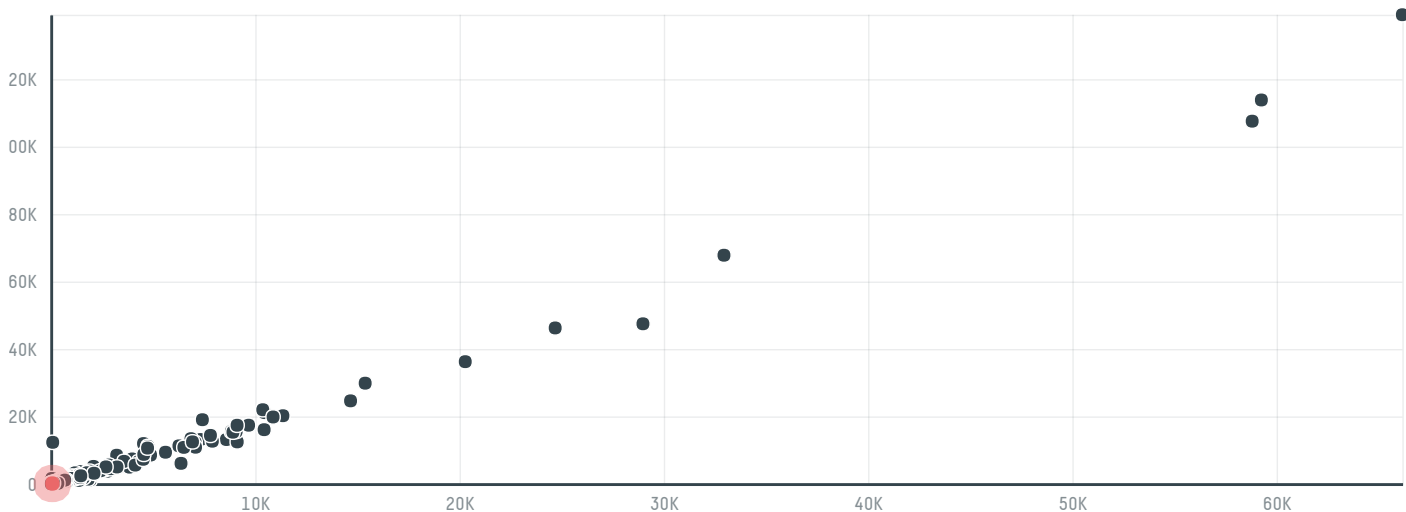

COMPARING COMPANIES IMPORTING COFFEE FROM BRAZIL IN 2016

Trase is a partnership between

In collaboration with

and many other organizations and individuals.

Donors

[Terms of Use](#) · [Privacy policy](#) · [Cookie policy](#) · [Contact us](#)

This website uses cookies to provide you with an improved user experience. By continuing to browse this site, you consent to the use of cookies and similar technologies. Please visit our [privacy policy](#) for further details.

I AGREE