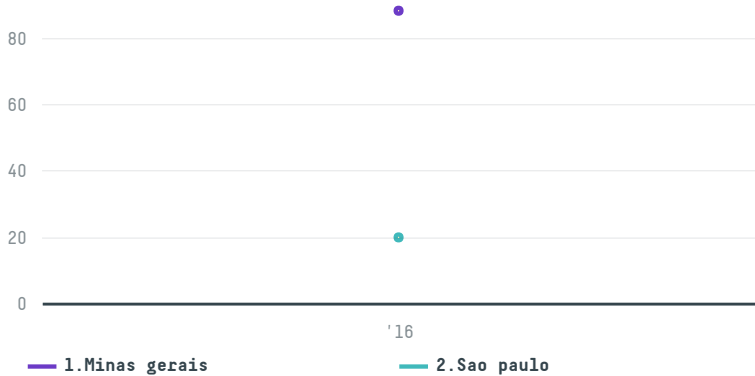

COMPARING COMPANIES IMPORTING COFFEE FROM BRAZIL IN 2016

Trase is a partnership between

In collaboration with

and many other organizations and individuals.

Donors

[Terms of Use](#) · [Privacy policy](#) · [Cookie policy](#) · [Contact us](#)

This website uses cookies to provide you with an improved user experience. By continuing to browse this site, you consent to the use of cookies and similar technologies. Please visit our [privacy policy](#) for further details.

I AGREE