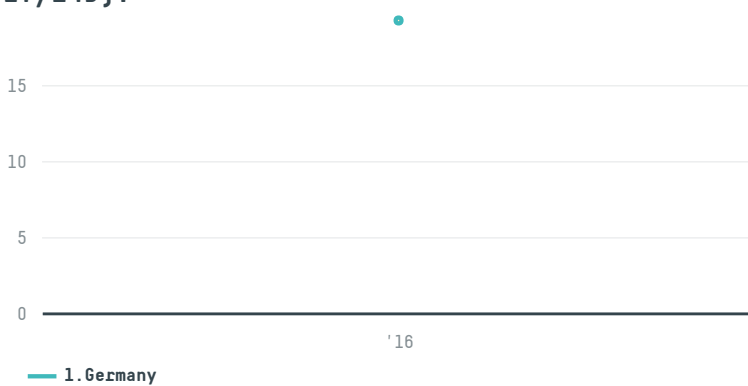

TOP DESTINATION COUNTRIES OF COFFEE IMPORTED BY LOUIS DREYFUS COMMODITIES SUISSE SA (EXP-0827/14B):