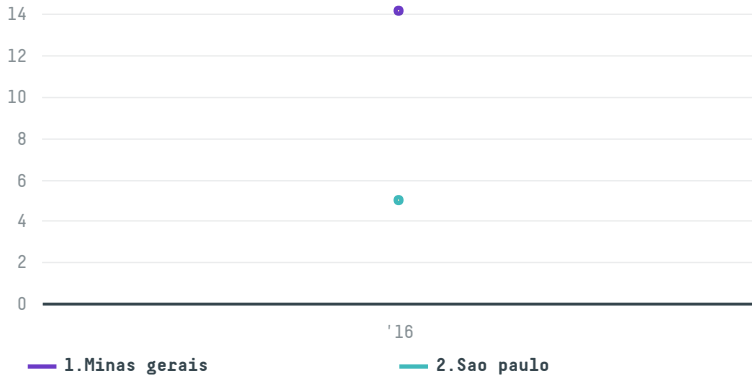

COMPARING COMPANIES IMPORTING COFFEE FROM BRAZIL IN 2016

Trase is a partnership between

In collaboration with

and many other organizations and individuals.

Donors

[Terms of Use](#) · [Privacy policy](#) · [Cookie policy](#) · [Contact us](#)

This website uses cookies to provide you with an improved user experience. By continuing to browse this site, you consent to the use of cookies and similar technologies. Please visit our [privacy policy](#) for further details.

I AGREE