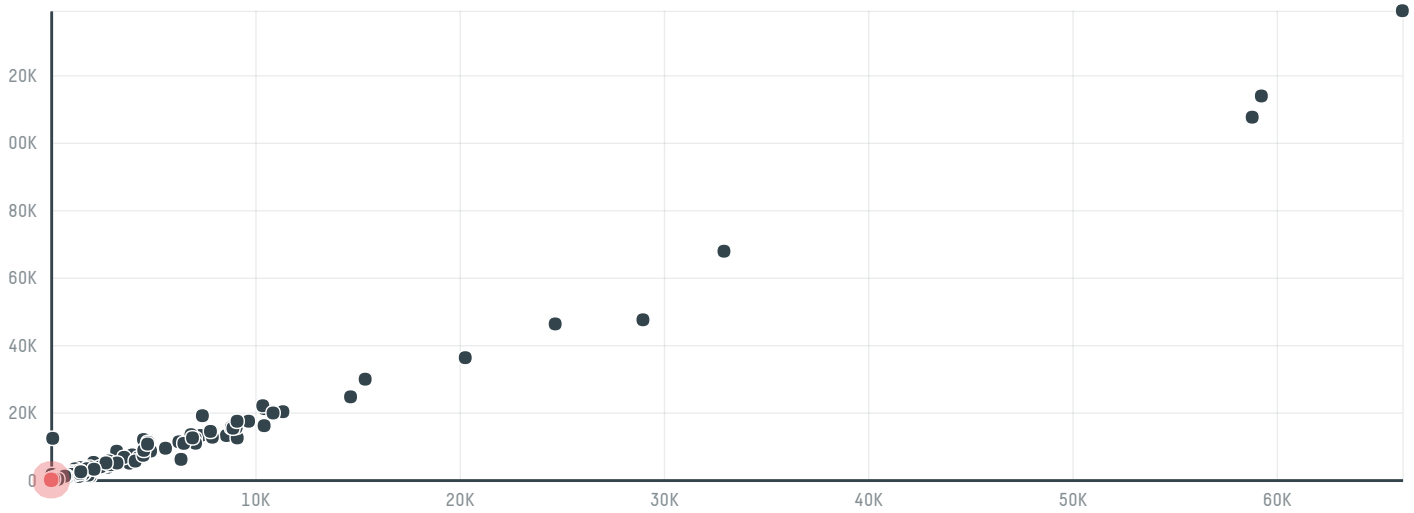

COMPARING COMPANIES IMPORTING COFFEE FROM BRAZIL IN 2016

Trase is a partnership between

In collaboration with

and many other organizations and individuals.

Donors

[Terms of Use](#) · [Privacy policy](#) · [Cookie policy](#) · [Contact us](#)

This website uses cookies to provide you with an improved user experience. By continuing to browse this site, you consent to the use of cookies and similar technologies. Please visit our [privacy policy](#) for further details.

I AGREE