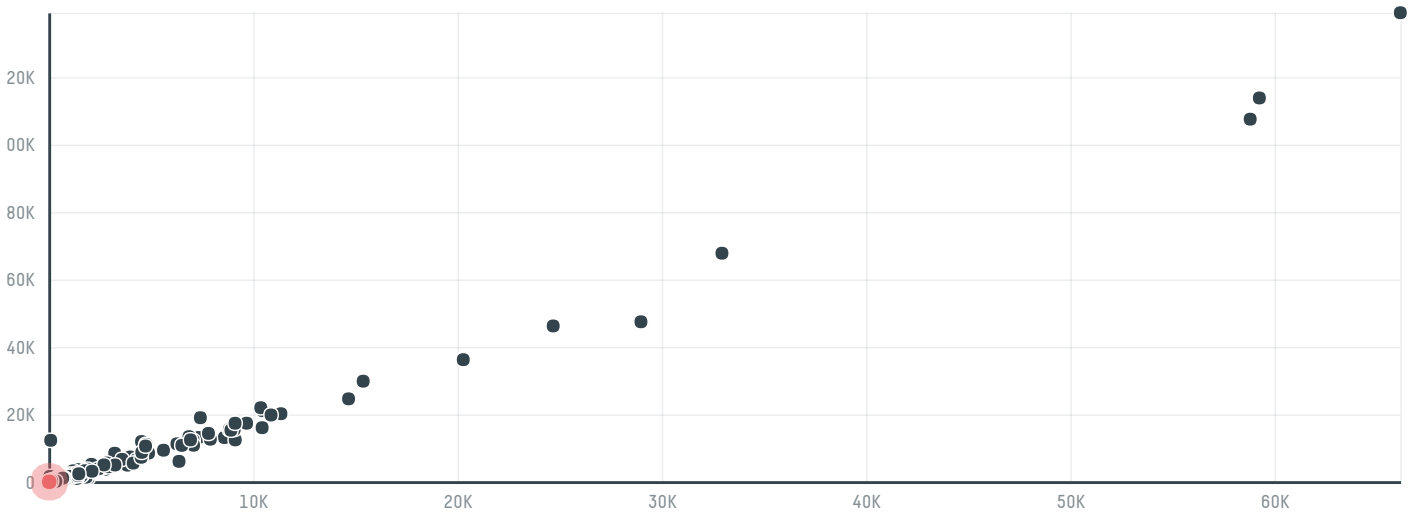

trase

Hamburg coffee company, hacofco mbh (exp-0883/15k)

ACTIVITY	COMMODITY	COUNTRY	YEAR
Importer	Coffee	Brazil	2016

Hamburg coffee company, hacofco mbh (exp-0883/15k) was the 1397th largest importer of coffee from BRAZIL in 2016, accounting for 20 tons. As an importer, Hamburg coffee company, hacofco mbh (exp-0883/15k) sources from 46 municipalities, or 7% of the coffee production municipalities. The main destination of the coffee imported by Hamburg coffee company, hacofco mbh (exp-0883/15k) is Germany, accounting for 100% of the total.

TOP DESTINATION COUNTRIES OF COFFEE IMPORTED BY HAMBURG COFFEE COMPANY, HACOFCO MBH (EXP-0883/15K):

□ N/A <5K >5K >100K >300K >1M

COMPARING COMPANIES IMPORTING COFFEE FROM BRAZIL IN 2016

Trase is a partnership between