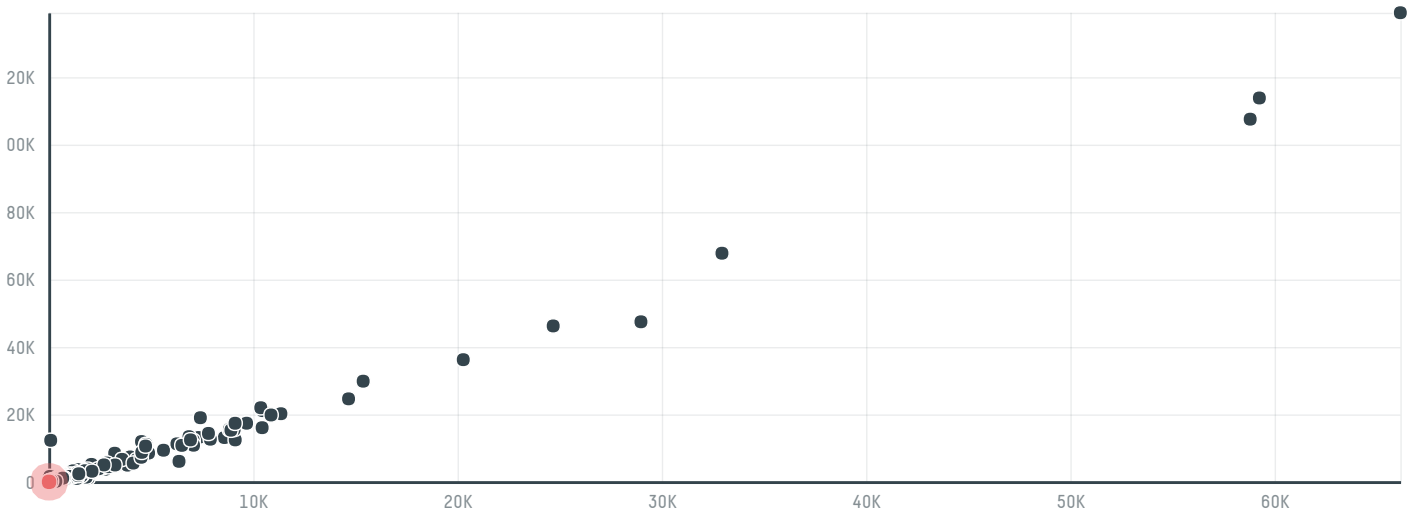

COMPARING COMPANIES IMPORTING COFFEE FROM BRAZIL IN 2016

Trase is a partnership between

In collaboration with

and many other organizations and individuals.

Donors

[Terms of Use](#) · [Privacy policy](#) · [Cookie policy](#) · [Contact us](#)

This website uses cookies to provide you with an improved user experience. By continuing to browse this site, you consent to the use of cookies and similar technologies. Please visit our [privacy policy](#) for further details.

I AGREE