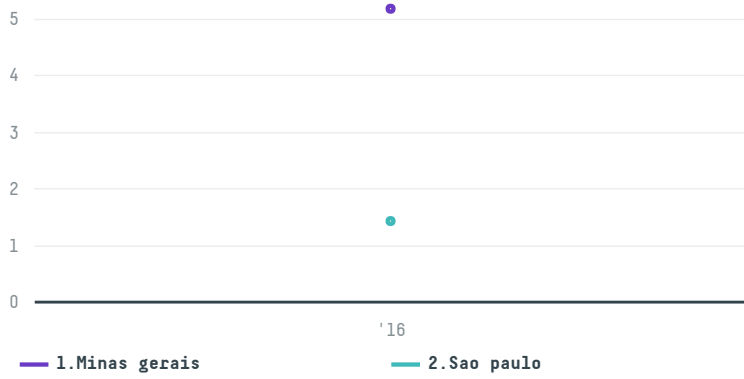

COMPARING COMPANIES IMPORTING COFFEE FROM BRAZIL IN 2016

Trase is a partnership between

In collaboration with

and many other organizations and individuals.

Donors

[Terms of Use](#) · [Privacy policy](#) · [Cookie policy](#) · [Contact us](#)

This website uses cookies to provide you with an improved user experience. By continuing to browse this site, you consent to the use of cookies and similar technologies. Please visit our [privacy policy](#) for further details.

I AGREE