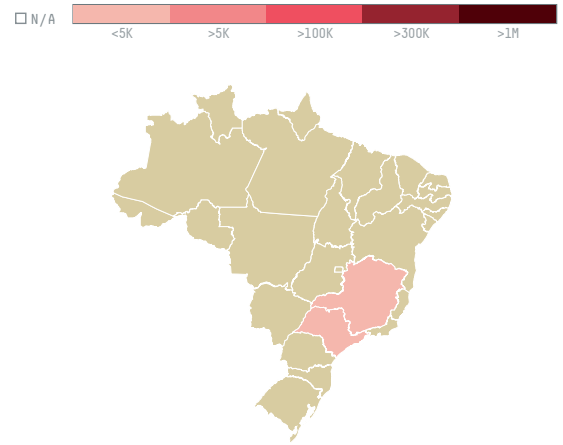

# trase

## Hamburg coffee company, hacofco mbh (exp-0758/14l)

ACTIVITY	COMMODITY	COUNTRY	YEAR
<b>Importer</b>	<b>Coffee</b>	<b>Brazil</b>	<b>2016</b>

Hamburg coffee company, hacofco mbh (exp-0758/14l) was the 1651st largest importer of coffee from BRAZIL in 2016, accounting for 7 tons. As an importer, Hamburg coffee company, hacofco mbh (exp-0758/14l) sources from 46 municipalities, or 7% of the coffee production municipalities. The main destination of the coffee imported by Hamburg coffee company, hacofco mbh (exp-0758/14l) is Germany, accounting for 100% of the total.

### TOP DESTINATION COUNTRIES OF COFFEE IMPORTED BY HAMBURG COFFEE COMPANY, HACOFCO MBH (EXP-0758/14L):