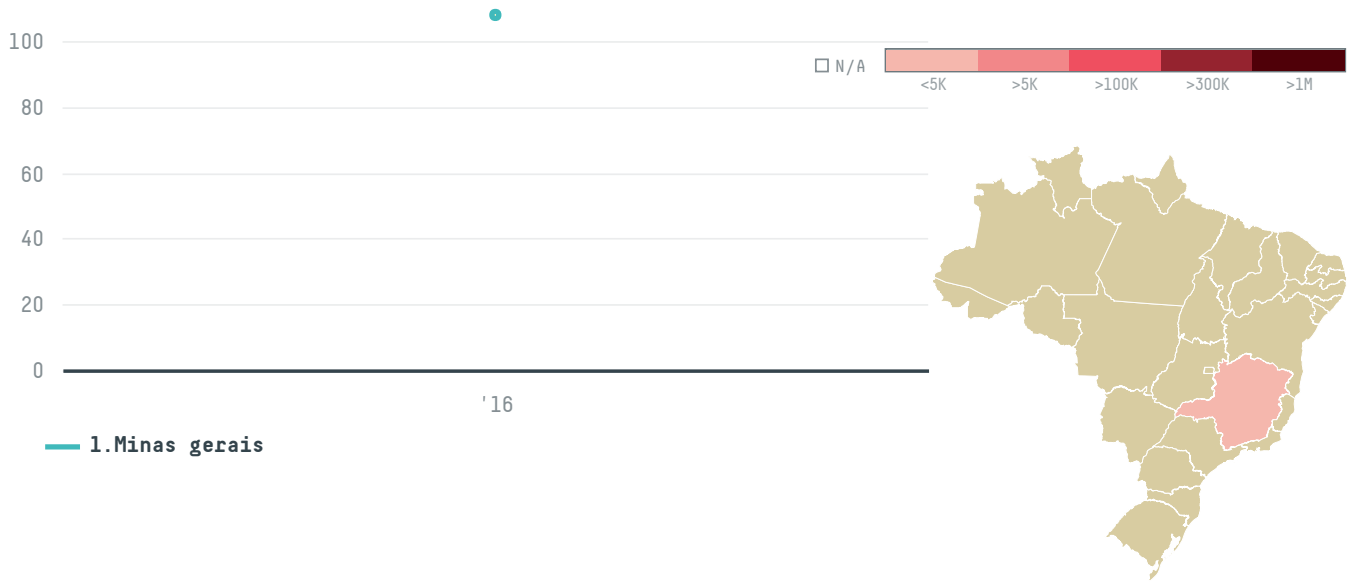

Trase is a partnership between

In collaboration with

and many other organizations

Donors

This website uses cookies to provide you with an improved user experience. By continuing to browse this site, you consent to the use of cookies and similar technologies. Please visit our [privacy policy](#) for further details.

I AGREE