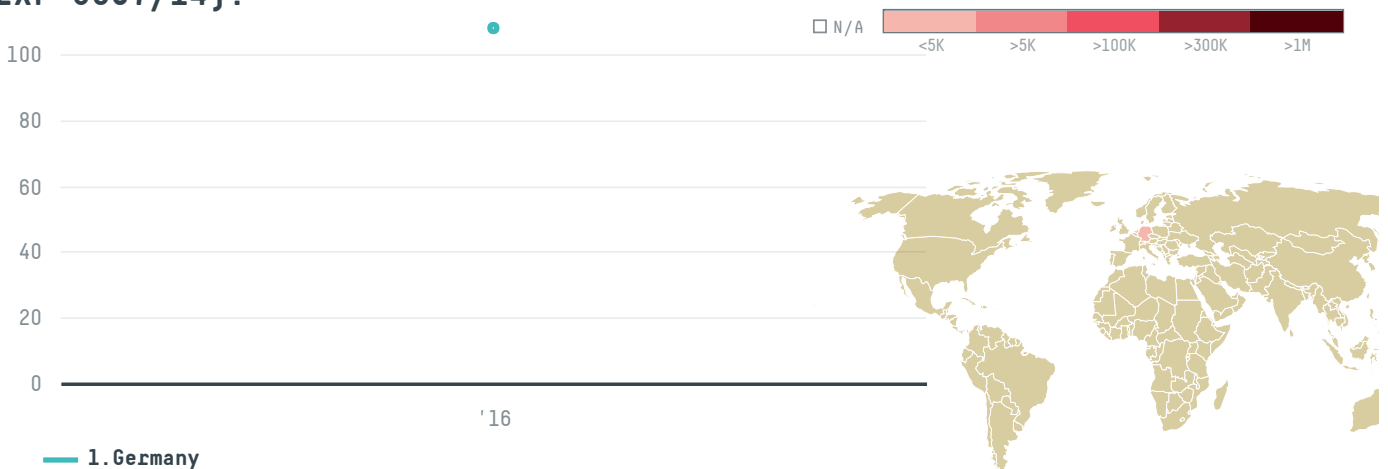

TOP DESTINATION COUNTRIES OF COFFEE IMPORTED BY GOLLUCKE + ROTHFOS GMBH (EXP-0657/14):

This website uses cookies to provide you with an improved user experience. By continuing to browse this site, you consent to the use of cookies and similar technologies. Please visit our [privacy policy](#) for further details.

I AGREE