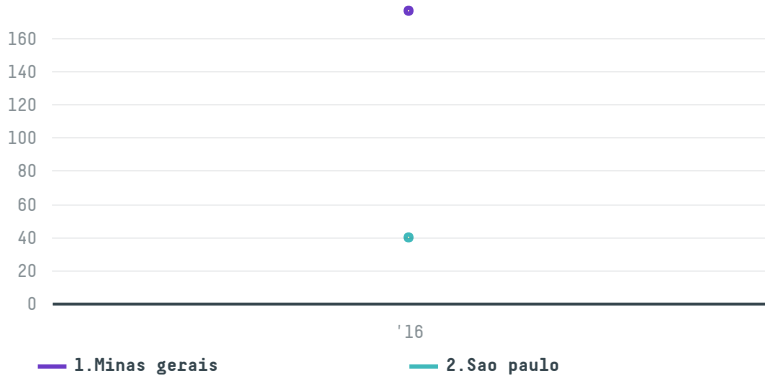

COMPARING COMPANIES IMPORTING COFFEE FROM BRAZIL IN 2016

Trase is a partnership between

In collaboration with

and many other organizations and individuals.

Donors

[Terms of Use](#) · [Privacy policy](#) · [Cookie policy](#) · [Contact us](#)

This website uses cookies to provide you with an improved user experience. By continuing to browse this site, you consent to the use of cookies and similar technologies. Please visit our [privacy policy](#) for further details.

I AGREE