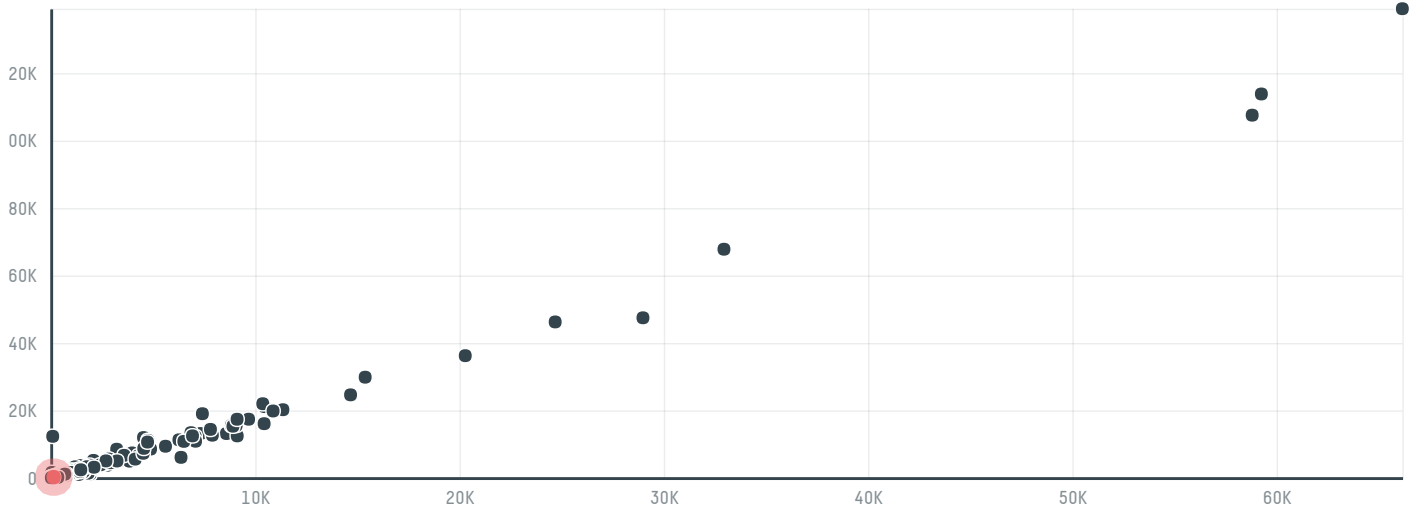

COMPARING COMPANIES IMPORTING COFFEE FROM BRAZIL IN 2016

Trase is a partnership between

In collaboration with

and many other organizations and individuals.

Donors

[Terms of Use](#) · [Privacy policy](#) · [Cookie policy](#) · [Contact us](#)

This website uses cookies to provide you with an improved user experience. By continuing to browse this site, you consent to the use of cookies and similar technologies. Please visit our [privacy policy](#) for further details.

I AGREE