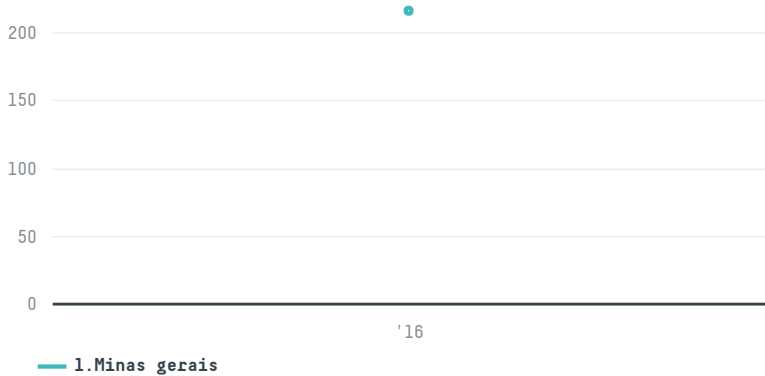

COMPARING COMPANIES IMPORTING COFFEE FROM BRAZIL IN 2016

Trase is a partnership between

In collaboration with

and many other organizations and individuals.

Donors

[Terms of Use](#) · [Privacy policy](#) · [Cookie policy](#) · [Contact us](#)

This website uses cookies to provide you with an improved user experience. By continuing to browse this site, you consent to the use of cookies and similar technologies. Please visit our [privacy policy](#) for further details.

I AGREE