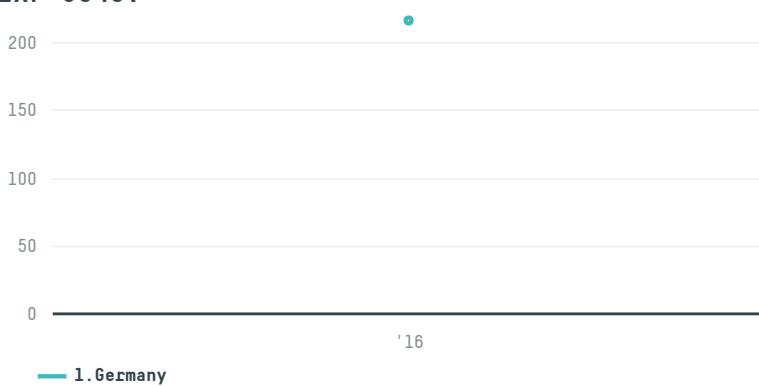

TOP DESTINATION COUNTRIES OF COFFEE IMPORTED BY GEBR. WESTHOFF GMBH & CO. ROH & ROSTKAFFEE KG (EXP-0846: