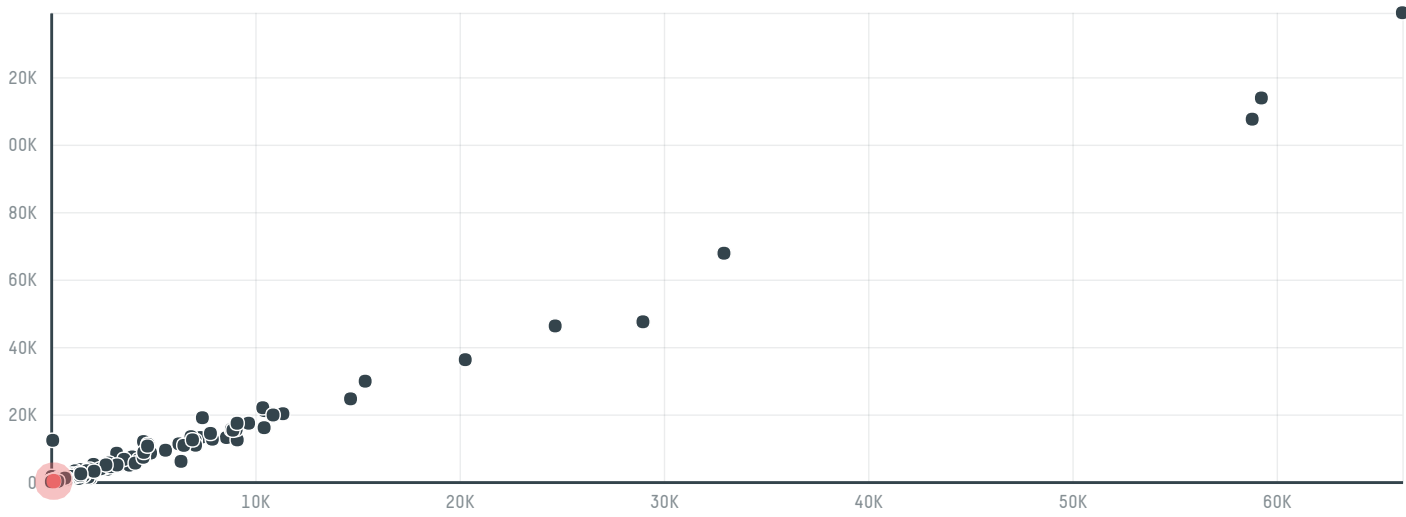

COMPARING COMPANIES IMPORTING COFFEE FROM BRAZIL IN 2016

Trase is a partnership between

In collaboration with

and many other organizations and individuals.

Donors

[Terms of Use](#) · [Privacy policy](#) · [Cookie policy](#) · [Contact us](#)

This website uses cookies to provide you with an improved user experience. By continuing to browse this site, you consent to the use of cookies and similar technologies. Please visit our [privacy policy](#) for further details.

I AGREE