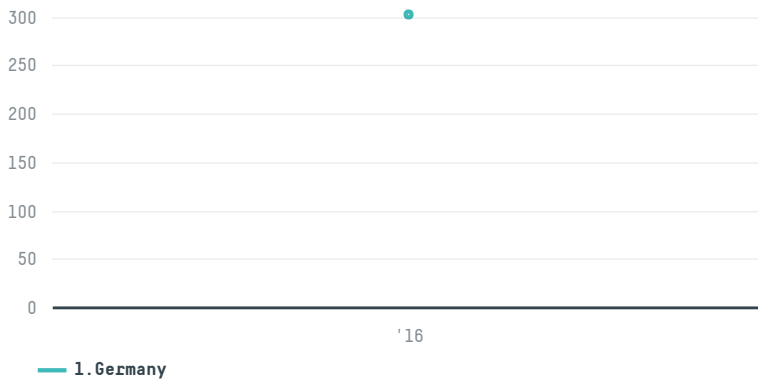

TOP DESTINATION COUNTRIES OF COFFEE IMPORTED BY GEBR. WESTHOFF GMBH & CO. ROH & ROSTKAFFEE KG (EXP-0402: