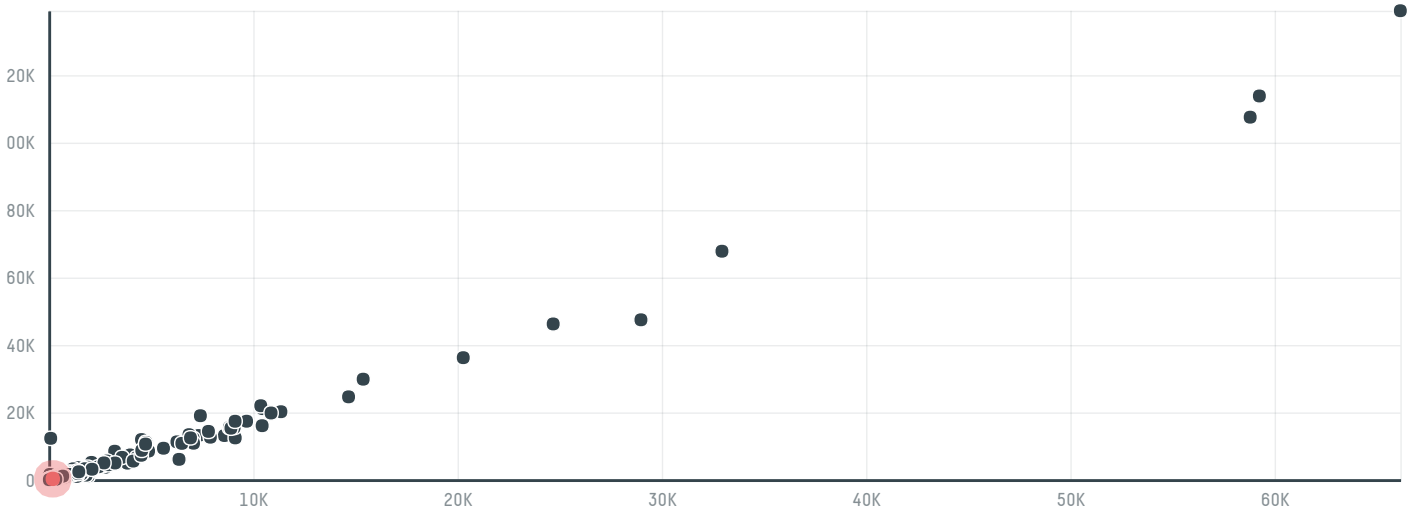

### TOP DESTINATION COUNTRIES OF COFFEE IMPORTED BY GEBR. WESTHOFF GMBH & CO. ROH & ROSTKAFFEE KG (EXP-0402:

□ N/A  <5K  >5K  >100K  >300K  >1M

COMPARING COMPANIES IMPORTING COFFEE FROM BRAZIL IN 2016

Trase is a partnership between