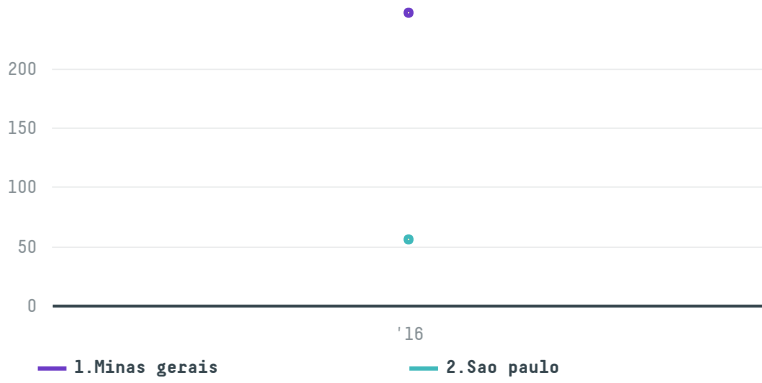

COMPARING COMPANIES IMPORTING COFFEE FROM BRAZIL IN 2016

Trase is a partnership between

In collaboration with

and many other organizations and individuals.

Donors

[Terms of Use](#) · [Privacy policy](#) · [Cookie policy](#) · [Contact us](#)

This website uses cookies to provide you with an improved user experience. By continuing to browse this site, you consent to the use of cookies and similar technologies. Please visit our [privacy policy](#) for further details.

I AGREE