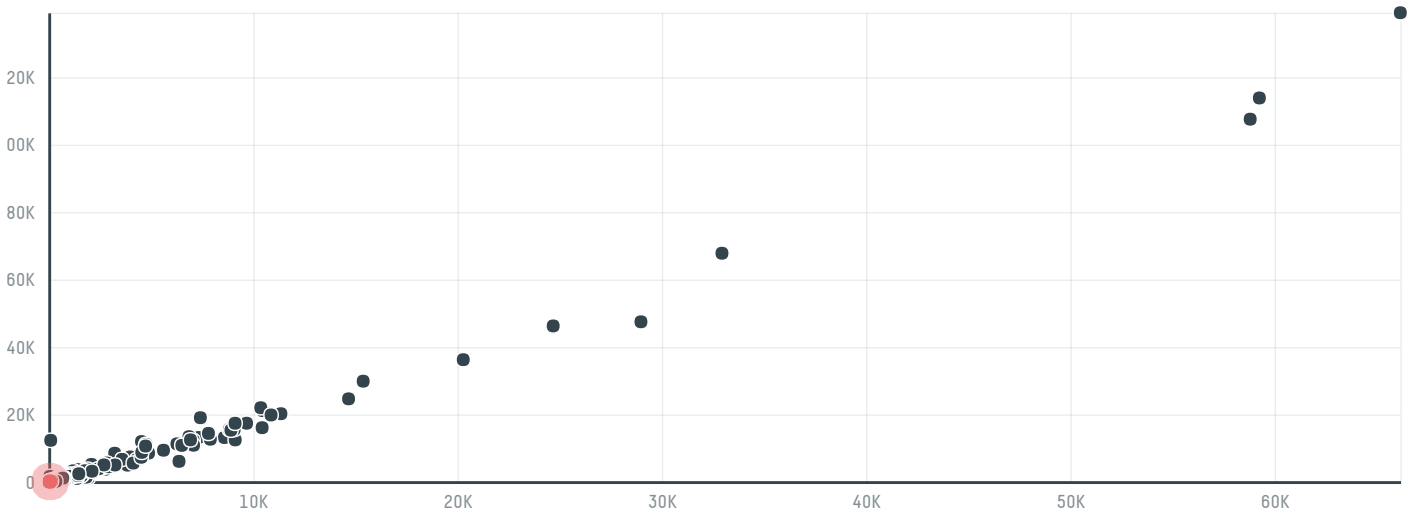

trase

Bernhard rothfos gmbh (exp-0978/15b)

ACTIVITY	COMMODITY	COUNTRY	YEAR
Importer	Coffee	Brazil	2016

Bernhard rothfos gmbh (exp-0978/15b) was the 862nd largest importer of coffee from BRAZIL in 2016, accounting for 86 tons. As an importer, Bernhard rothfos gmbh (exp-0978/15b) sources from 46 municipalities, or 7% of the coffee production municipalities. The main destination of the coffee imported by Bernhard rothfos gmbh (exp-0978/15b) is Germany, accounting for 100% of the total.

TOP DESTINATION COUNTRIES OF COFFEE IMPORTED BY BERNHARD ROTHFOS GMBH (EXP-0978/15B):

COMPARING COMPANIES IMPORTING COFFEE FROM BRAZIL IN 2016

Trase is a partnership between

In collaboration with

and many other organizations and individuals.