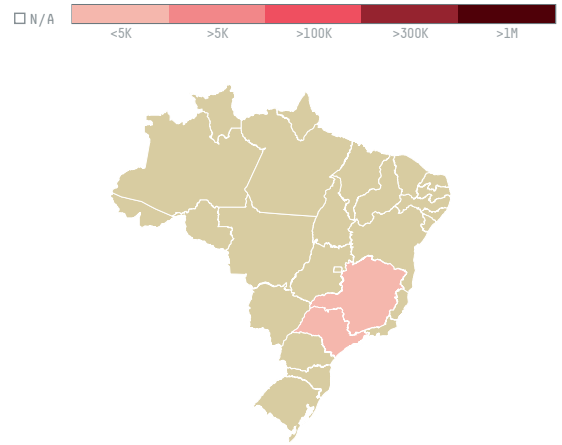

trase

Bernhard rothfos gmbh (exp-0978/15b)

ACTIVITY	COMMODITY	COUNTRY	YEAR
Importer	Coffee	Brazil	2016

Bernhard rothfos gmbh (exp-0978/15b) was the 862nd largest importer of coffee from BRAZIL in 2016, accounting for 86 tons. As an importer, Bernhard rothfos gmbh (exp-0978/15b) sources from 46 municipalities, or 7% of the coffee production municipalities. The main destination of the coffee imported by Bernhard rothfos gmbh (exp-0978/15b) is Germany, accounting for 100% of the total.

TOP DESTINATION COUNTRIES OF COFFEE IMPORTED BY BERNHARD ROTHFOS GMBH (EXP-0978/15B):

COMPARING COMPANIES IMPORTING COFFEE FROM BRAZIL IN 2016

Trase is a partnership between

In collaboration with

and many other organizations and individuals.