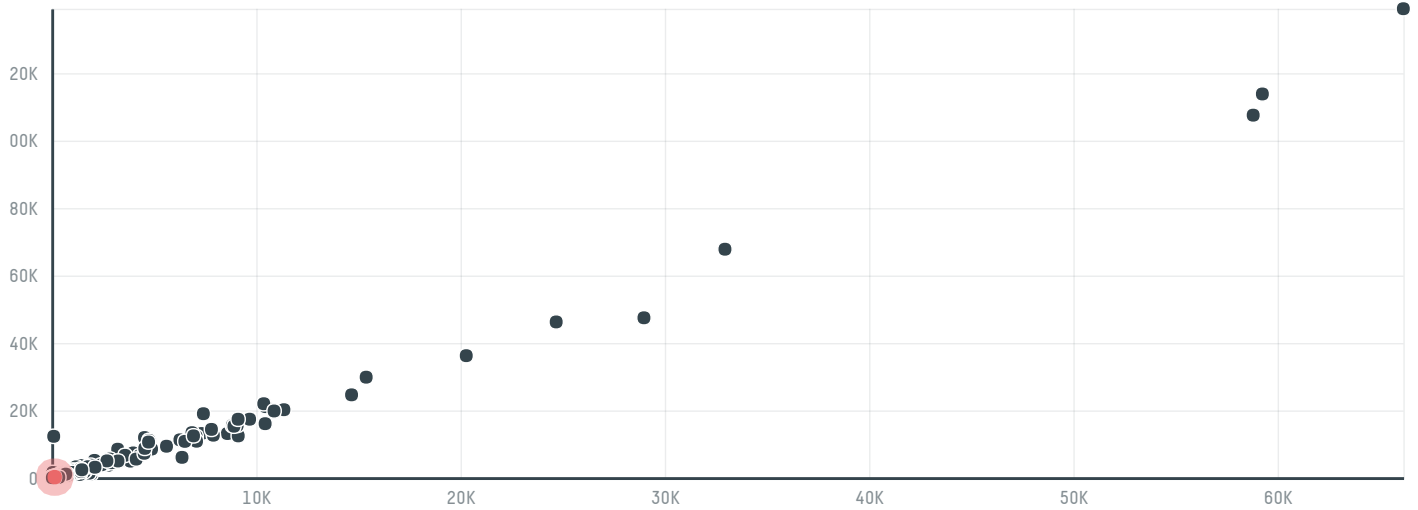

trase

Bernhard rothfos gmbh (exp-0756/16)

ACTIVITY COMMODITY COUNTRY YEAR
Importer **Coffee** **Brazil** **2016**

Bernhard rothfos gmbh (exp-0756/16) was the 491st largest importer of coffee from BRAZIL in 2016, accounting for 216 tons. As an importer, Bernhard rothfos gmbh (exp-0756/16) sources from 46 municipalities, or 7% of the coffee production municipalities. The main destination of the coffee imported by Bernhard rothfos gmbh (exp-0756/16) is Germany, accounting for 100% of the total.

TOP DESTINATION COUNTRIES OF COFFEE IMPORTED BY BERNHARD ROTHFOS GMBH (EXP-0756/16):

COMPARING COMPANIES IMPORTING COFFEE FROM BRAZIL IN 2016

Trase is a partnership between

In collaboration with

and many other organizations and individuals.