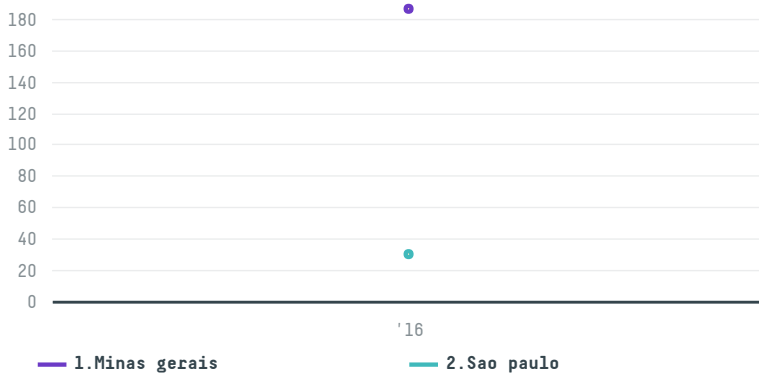

TOP DESTINATION COUNTRIES OF COFFEE IMPORTED BY BERNHARD ROTHFOS GMBH (EXP-0756/16):