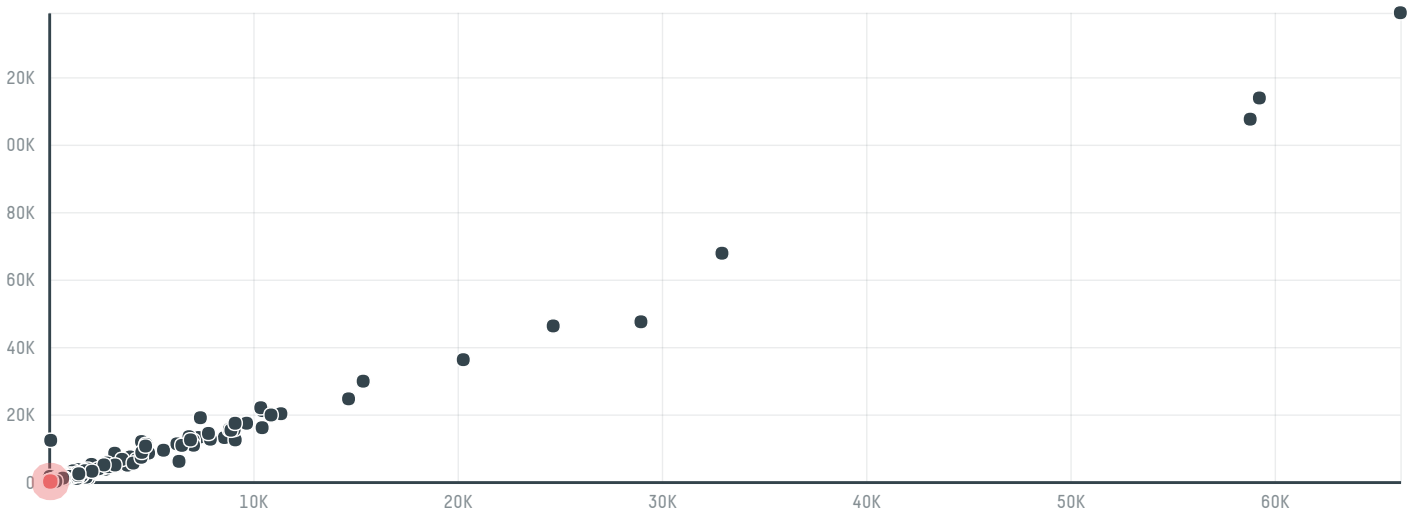

trase

Bernhard rothfos gmbh (exp-0471/16d)

ACTIVITY	COMMODITY	COUNTRY	YEAR
Importer	Coffee	Brazil	2016

Bernhard rothfos gmbh (exp-0471/16d) was the 758th largest importer of coffee from BRAZIL in 2016, accounting for 108 tons. As an importer, Bernhard rothfos gmbh (exp-0471/16d) sources from 46 municipalities, or 7% of the coffee production municipalities. The main destination of the coffee imported by Bernhard rothfos gmbh (exp-0471/16d) is Germany, accounting for 100% of the total.

TOP DESTINATION COUNTRIES OF COFFEE IMPORTED BY BERNHARD ROTHFOS GMBH (EXP-0471/16D):

COMPARING COMPANIES IMPORTING COFFEE FROM BRAZIL IN 2016

Trase is a partnership between

In collaboration with

and many other organizations and individuals.