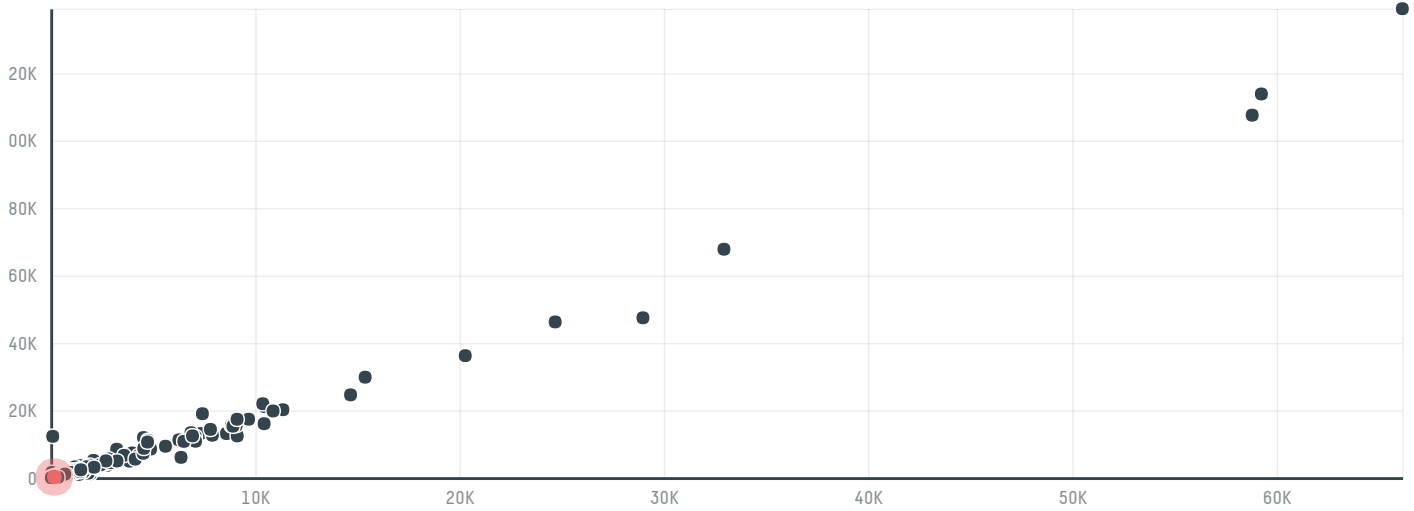

COMPARING COMPANIES IMPORTING COFFEE FROM BRAZIL IN 2016

Trase is a partnership between

In collaboration with

and many other organizations and individuals.

Donors

[Terms of Use](#) · [Privacy policy](#) · [Cookie policy](#) · [Contact us](#)

This website uses cookies to provide you with an improved user experience. By continuing to browse this site, you consent to the use of cookies and similar technologies. Please visit our [privacy policy](#) for further details.

I AGREE