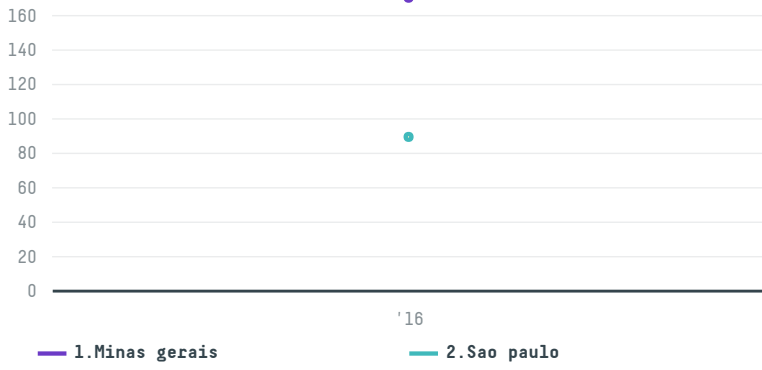

COMPARING COMPANIES IMPORTING COFFEE FROM BRAZIL IN 2016

Trase is a partnership between

In collaboration with

and many other organizations and individuals.

Donors

[Terms of Use](#) · [Privacy policy](#) · [Cookie policy](#) · [Contact us](#)

This website uses cookies to provide you with an improved user experience. By continuing to browse this site, you consent to the use of cookies and similar technologies. Please visit our [privacy policy](#) for further details.

I AGREE