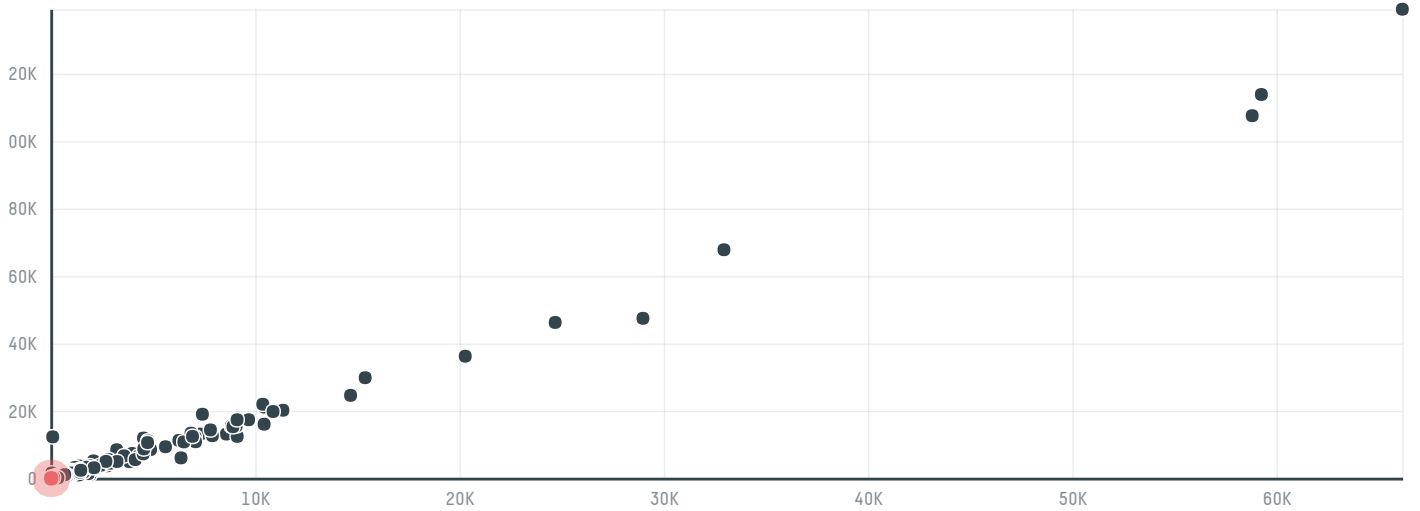

trase

Sas belco (exp-0027/16)

ACTIVITY COMMODITY COUNTRY YEAR
Importer **Coffee** **Brazil** **2016**

Sas belco (exp-0027/16) was the 1462nd largest importer of coffee from BRAZIL in 2016, accounting for 19 tons. As an importer, Sas belco (exp-0027/16) sources from 12 municipalities, or 2% of the coffee production municipalities. The main destination of the coffee imported by Sas belco (exp-0027/16) is France, accounting for 100% of the total.

TOP DESTINATION COUNTRIES OF COFFEE IMPORTED BY SAS BELCO (EXP-0027/16):

COMPARING COMPANIES IMPORTING COFFEE FROM BRAZIL IN 2016

Trase is a partnership between

In collaboration with

and many other organizations and individuals.