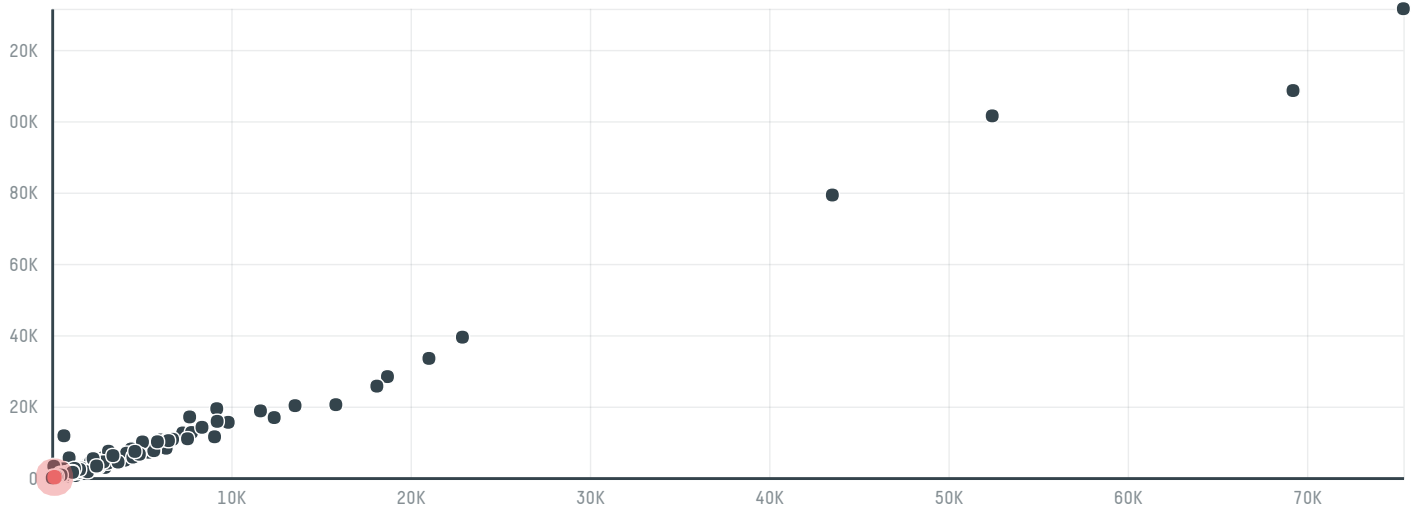

trase

Sucafina sa (exp-0985/15)

ACTIVITY COMMODITY COUNTRY YEAR
Importer **Coffee** **Brazil** **2017**

Sucafina sa (exp-0985/15) was the 505th largest importer of coffee from BRAZIL in 2017, accounting for 192 tons. This is no change from the previous year. As an importer, Sucafina sa (exp-0985/15) sources from 6 municipalities, or 1% of the coffee production municipalities. The main destination of the coffee imported by Sucafina sa (exp-0985/15) is Belgium, accounting for 100% of the total.

TOP DESTINATION COUNTRIES OF COFFEE IMPORTED BY SUCAFINA SA (EXP-0985/15):

COMPARING COMPANIES IMPORTING COFFEE FROM BRAZIL IN 2017

Trase is a partnership between

In collaboration with

and many other organizations and individuals.