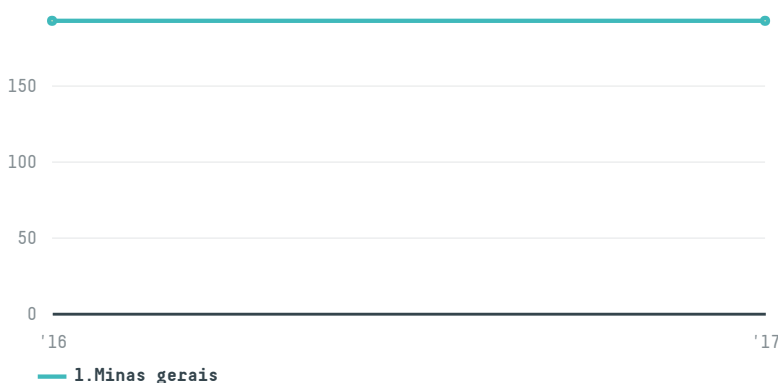

trase

Sucafina sa (exp-0985/15)

ACTIVITY COMMODITY COUNTRY YEAR
Importer **Coffee** **Brazil** **2017**

Sucafina sa (exp-0985/15) was the 505th largest importer of coffee from BRAZIL in 2017, accounting for 192 tons. This is no change from the previous year. As an importer, Sucafina sa (exp-0985/15) sources from 6 municipalities, or 1% of the coffee production municipalities. The main destination of the coffee imported by Sucafina sa (exp-0985/15) is Belgium, accounting for 100% of the total.

TOP DESTINATION COUNTRIES OF COFFEE IMPORTED BY SUCAFINA SA (EXP-0985/15):

COMPARING COMPANIES IMPORTING COFFEE FROM BRAZIL IN 2017

Trase is a partnership between

In collaboration with

and many other organizations and individuals.