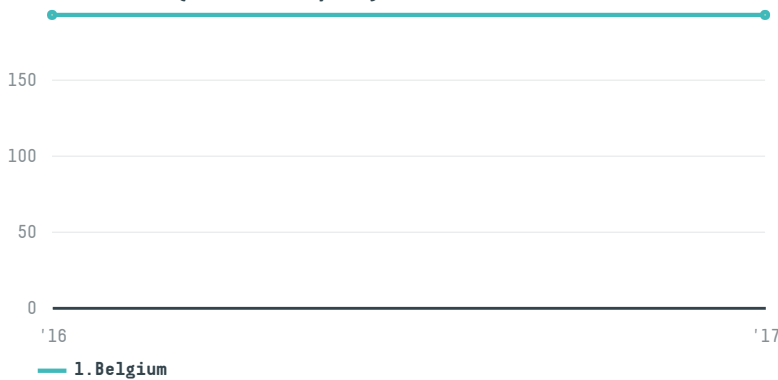

TOP DESTINATION COUNTRIES OF COFFEE IMPORTED BY SUCAFINA SA (EXP-0985/15):