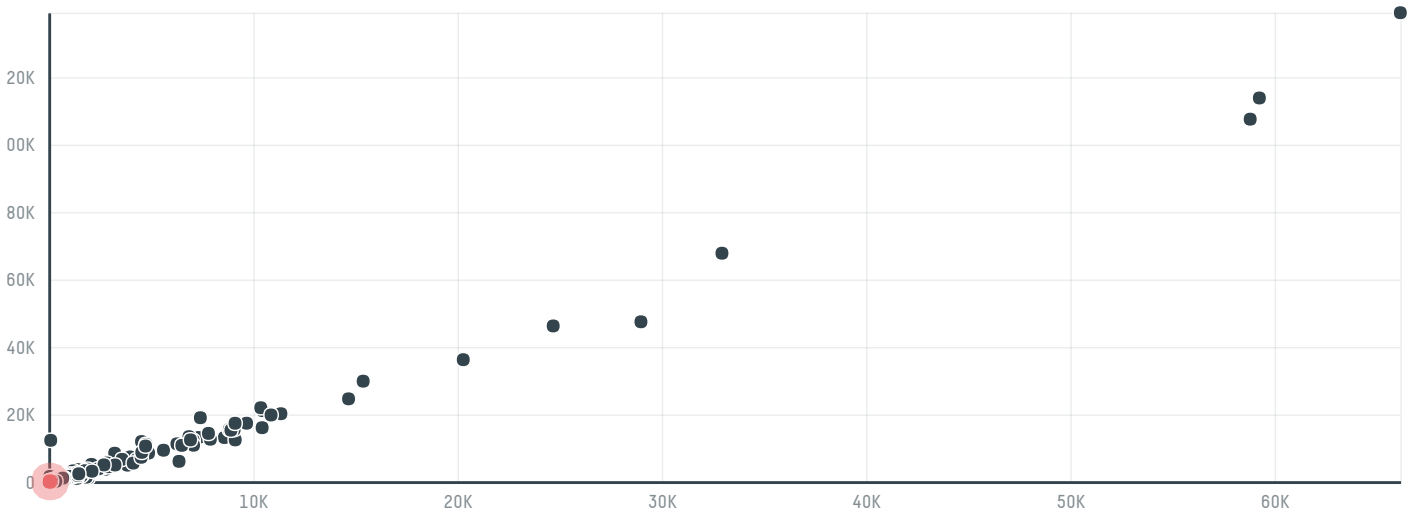

trase

Hamburg coffee company, hacofco mbh (exp-0888/15e)

ACTIVITY	COMMODITY	COUNTRY	YEAR
Importer	Coffee	Brazil	2016

Hamburg coffee company, hacofco mbh (exp-0888/15e) was the 834th largest importer of coffee from BRAZIL in 2016, accounting for 96 tons. As an importer, Hamburg coffee company, hacofco mbh (exp-0888/15e) sources from 6 municipalities, or 1% of the coffee production municipalities. The main destination of the coffee imported by Hamburg coffee company, hacofco mbh (exp-0888/15e) is Belgium, accounting for 100% of the total.

TOP DESTINATION COUNTRIES OF COFFEE IMPORTED BY HAMBURG COFFEE COMPANY, HACOFCO MBH (EXP-0888/15E):

□ N/A ■ <5K ■ >5K ■ >100K ■ >300K ■ >1M

COMPARING COMPANIES IMPORTING COFFEE FROM BRAZIL IN 2016

Trase is a partnership between