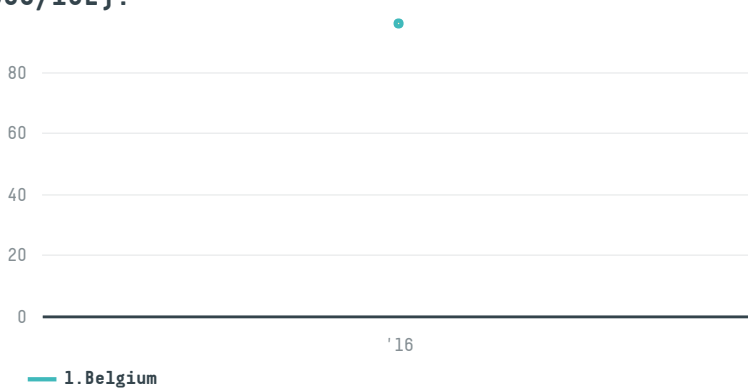

TOP DESTINATION COUNTRIES OF COFFEE IMPORTED BY HAMBURG COFFEE COMPANY, HACOFCO MBH (EXP-0888/15E):