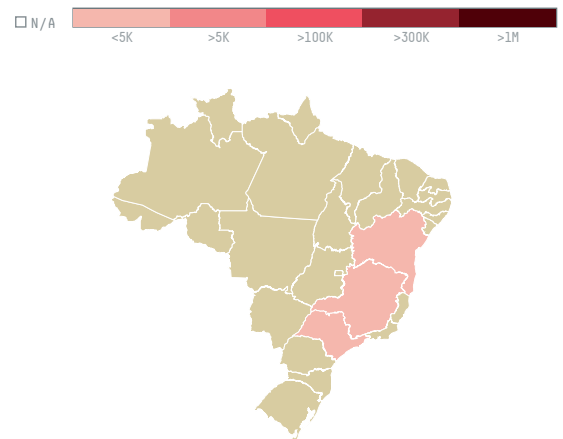

trase

Volcafe usa (exp-1036/14)

ACTIVITY COMMODITY COUNTRY YEAR
Importer **Coffee** **Brazil** **2016**

Volcafe usa (exp-1036/14) was the 1228th largest importer of coffee from BRAZIL in 2016, accounting for 38 tons. As an importer, Volcafe usa (exp-1036/14) sources from 31 municipalities, or 5% of the coffee production municipalities. The main destination of the coffee imported by Volcafe usa (exp-1036/14) is United states, accounting for 100% of the total.

TOP DESTINATION COUNTRIES OF COFFEE IMPORTED BY VOLCAFE USA (EXP-1036/14):

COMPARING COMPANIES IMPORTING COFFEE FROM BRAZIL IN 2016

Trase is a partnership between

In collaboration with

and many other organizations and individuals.