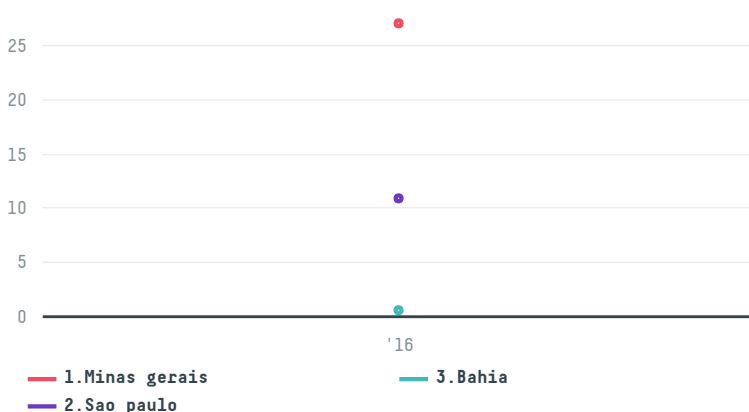

TOP DESTINATION COUNTRIES OF COFFEE IMPORTED BY VOLCAFE USA (EXP-1036/14):