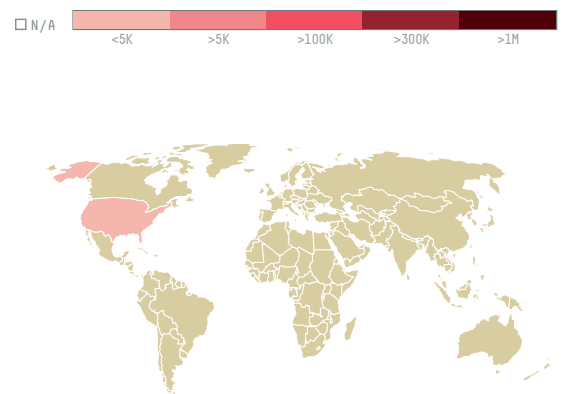

trase

Volcafe usa (exp-1036/14)

ACTIVITY COMMODITY COUNTRY YEAR
Importer **Coffee** **Brazil** **2016**

Volcafe usa (exp-1036/14) was the 1228th largest importer of coffee from BRAZIL in 2016, accounting for 38 tons. As an importer, Volcafe usa (exp-1036/14) sources from 31 municipalities, or 5% of the coffee production municipalities. The main destination of the coffee imported by Volcafe usa (exp-1036/14) is United states, accounting for 100% of the total.

TOP DESTINATION COUNTRIES OF COFFEE IMPORTED BY VOLCAFE USA (EXP-1036/14):

COMPARING COMPANIES IMPORTING COFFEE FROM BRAZIL IN 2016

Trase is a partnership between

In collaboration with

and many other organizations and individuals.