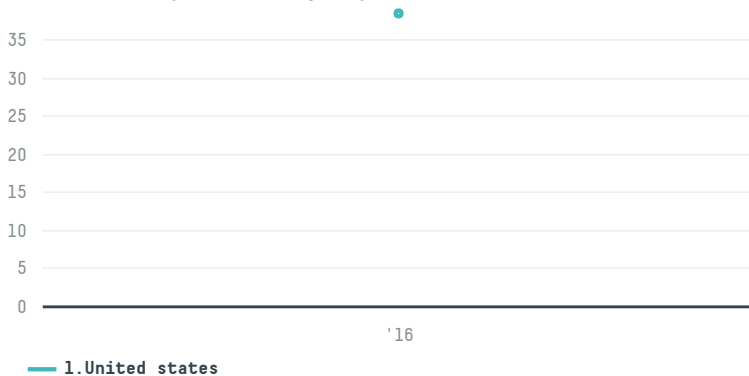

TOP DESTINATION COUNTRIES OF COFFEE IMPORTED BY VOLCAFE USA (EXP-1036/14):