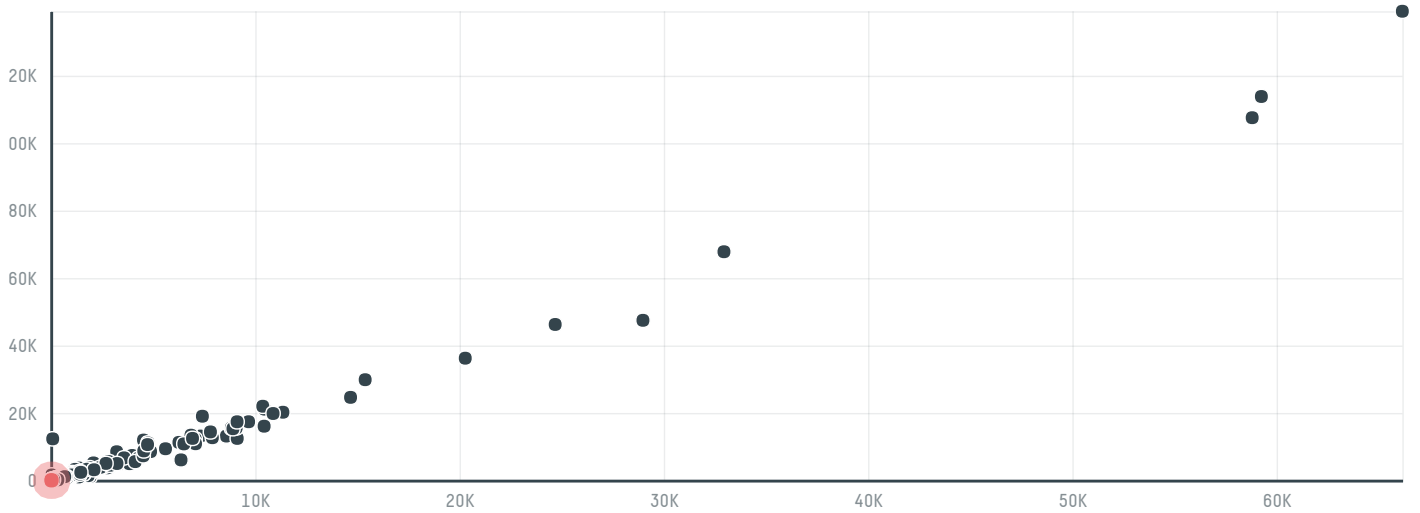

trase

Volcafe usa (exp-1036/14)

ACTIVITY COMMODITY COUNTRY YEAR
Importer **Coffee** **Brazil** **2016**

Volcafe usa (exp-1036/14) was the 1228th largest importer of coffee from BRAZIL in 2016, accounting for 38 tons. As an importer, Volcafe usa (exp-1036/14) sources from 31 municipalities, or 5% of the coffee production municipalities. The main destination of the coffee imported by Volcafe usa (exp-1036/14) is United states, accounting for 100% of the total.

TOP DESTINATION COUNTRIES OF COFFEE IMPORTED BY VOLCAFE USA (EXP-1036/14):

COMPARING COMPANIES IMPORTING COFFEE FROM BRAZIL IN 2016

Trase is a partnership between

In collaboration with

and many other organizations and individuals.