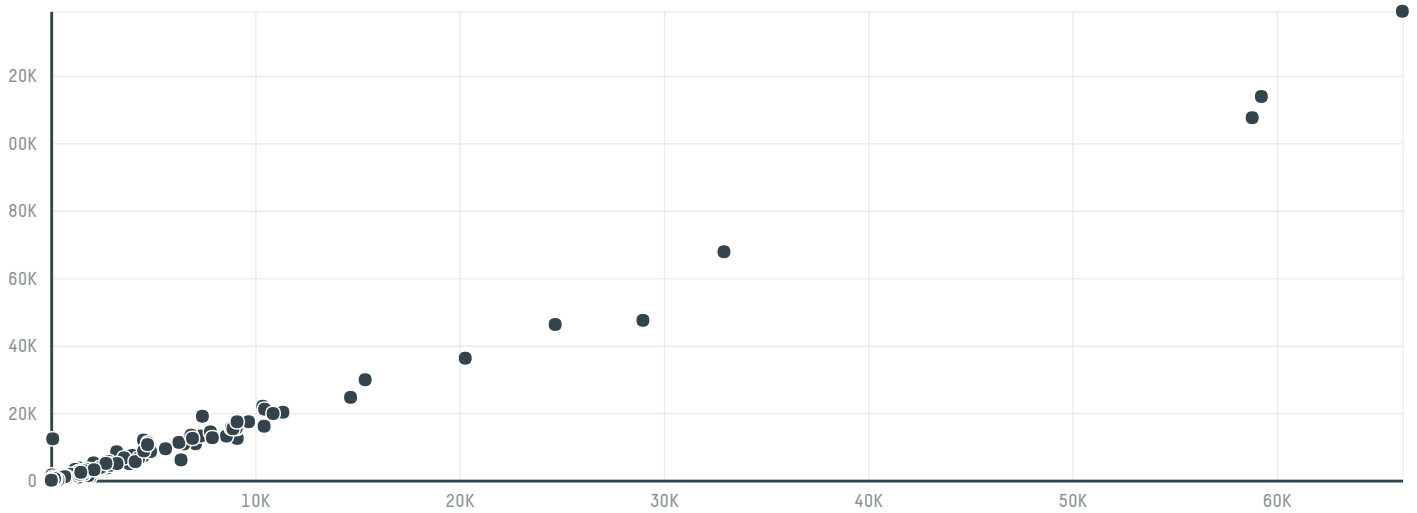

trase

Consorzio ctm altromercato

ACTIVITY: **Importer**
COMMODITY: **Coffee**
COUNTRY: **Brazil**
YEAR: **2016**

Consorzio ctm altromercato was the 1453rd largest importer of coffee from BRAZIL in 2016, accounting for 19 tons. As an importer, Consorzio ctm altromercato sources from 1 municipalities, or 0% of the coffee production municipalities. The main destination of the coffee imported by Consorzio ctm altromercato is Italy, accounting for 100% of the total.

TOP DESTINATION COUNTRIES OF COFFEE IMPORTED BY CONSORZIO CTM ALTROMERCATO:

COMPARING COMPANIES IMPORTING COFFEE FROM BRAZIL IN 2016

Trase is a partnership between

In collaboration with

and many other organizations and individuals.