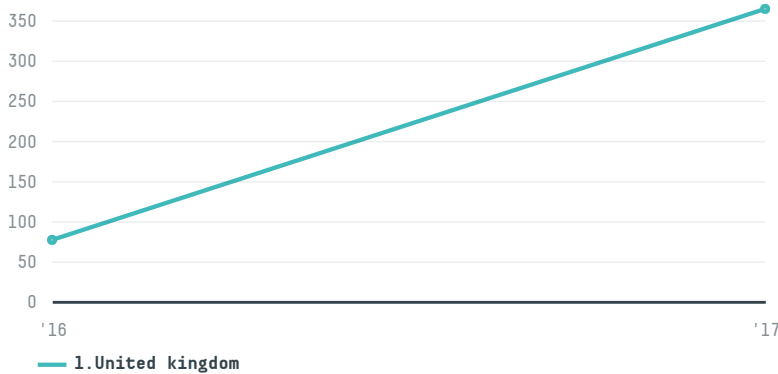

TOP DESTINATION COUNTRIES OF COFFEE IMPORTED BY COMPLETE COFFEE LIMITED: