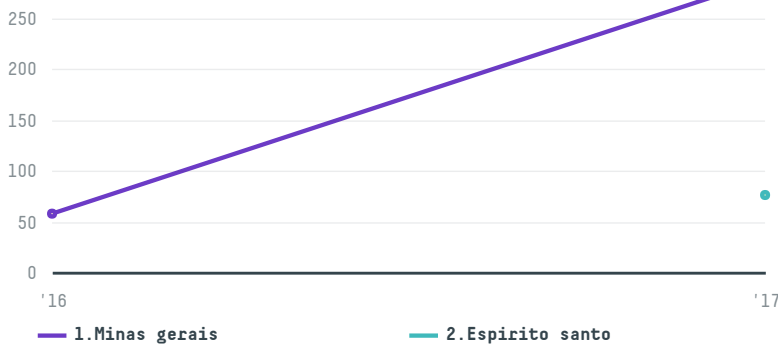

TOP DESTINATION COUNTRIES OF COFFEE IMPORTED BY COMPLETE COFFEE LIMITED: