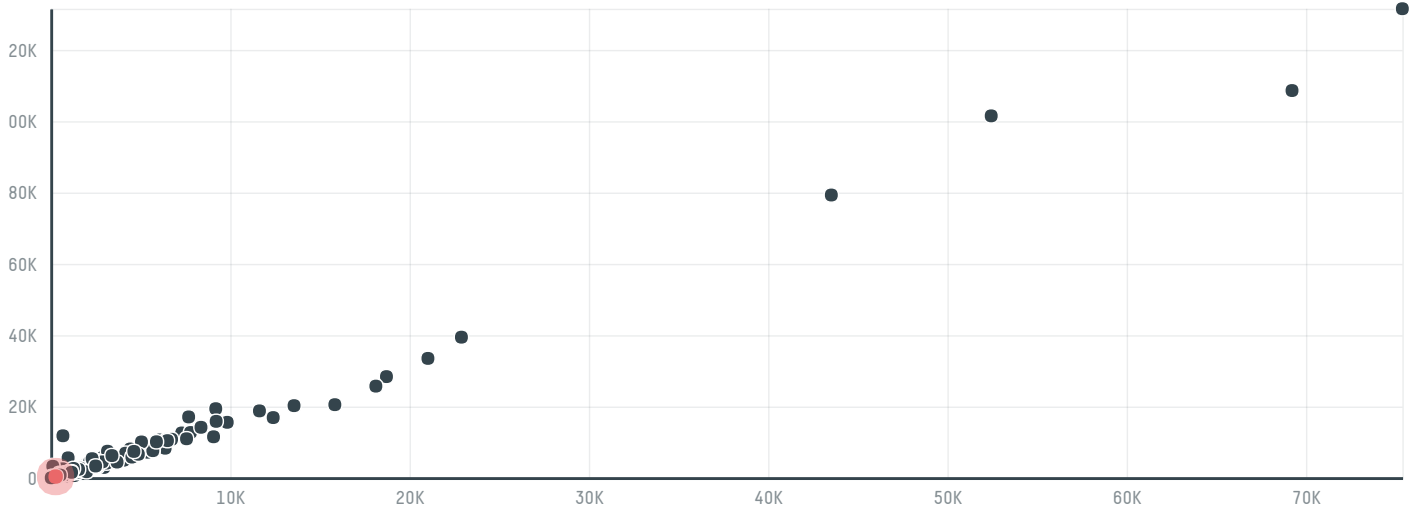

COMPARING COMPANIES IMPORTING COFFEE FROM BRAZIL IN 2017

Trase is a partnership between

In collaboration with

and many other organizations and individuals.

Donors

[Terms of Use](#) · [Privacy policy](#) · [Cookie policy](#) · [Contact us](#)