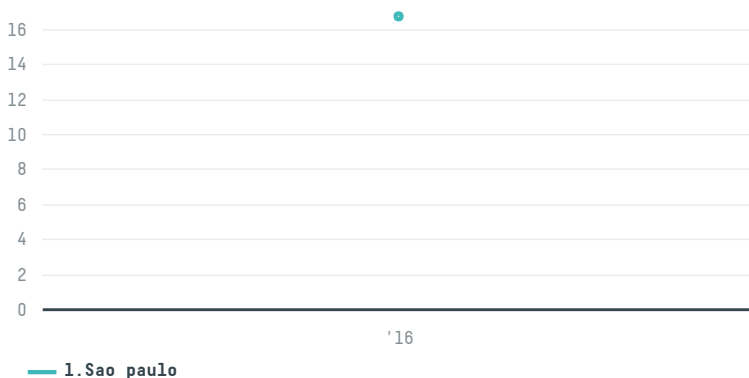

TOP DESTINATION COUNTRIES OF COFFEE IMPORTED BY MCS - USA (JA-201/16):