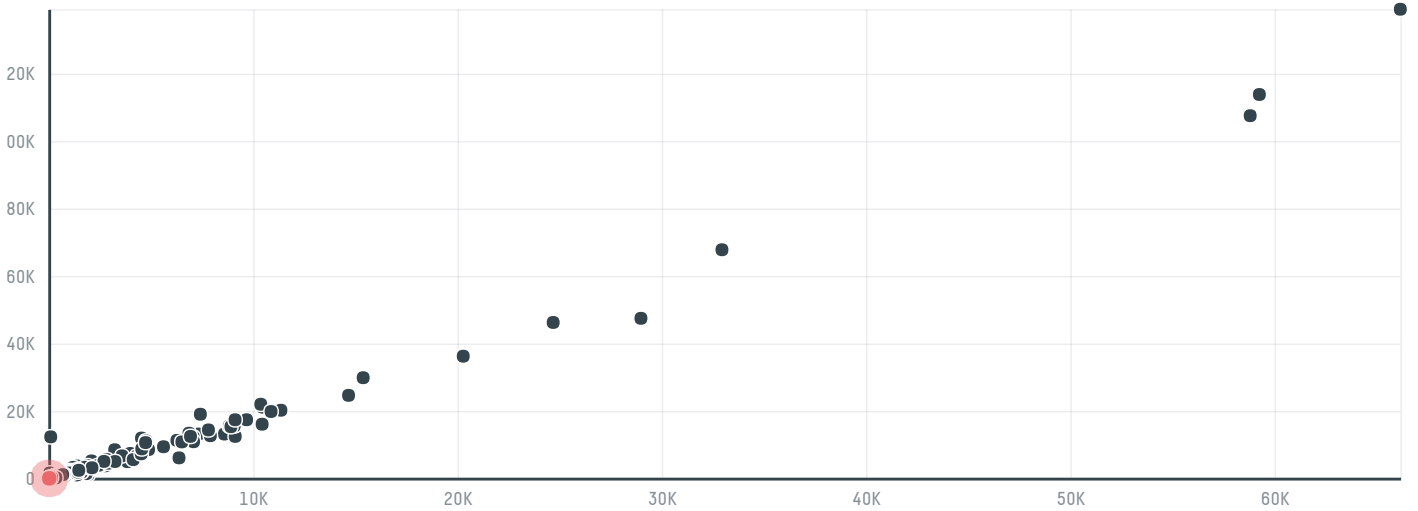

COMPARING COMPANIES IMPORTING COFFEE FROM BRAZIL IN 2016

Trase is a partnership between

In collaboration with

and many other organizations and individuals.

Donors

[Terms of Use](#) · [Privacy policy](#) · [Cookie policy](#) · [Contact us](#)