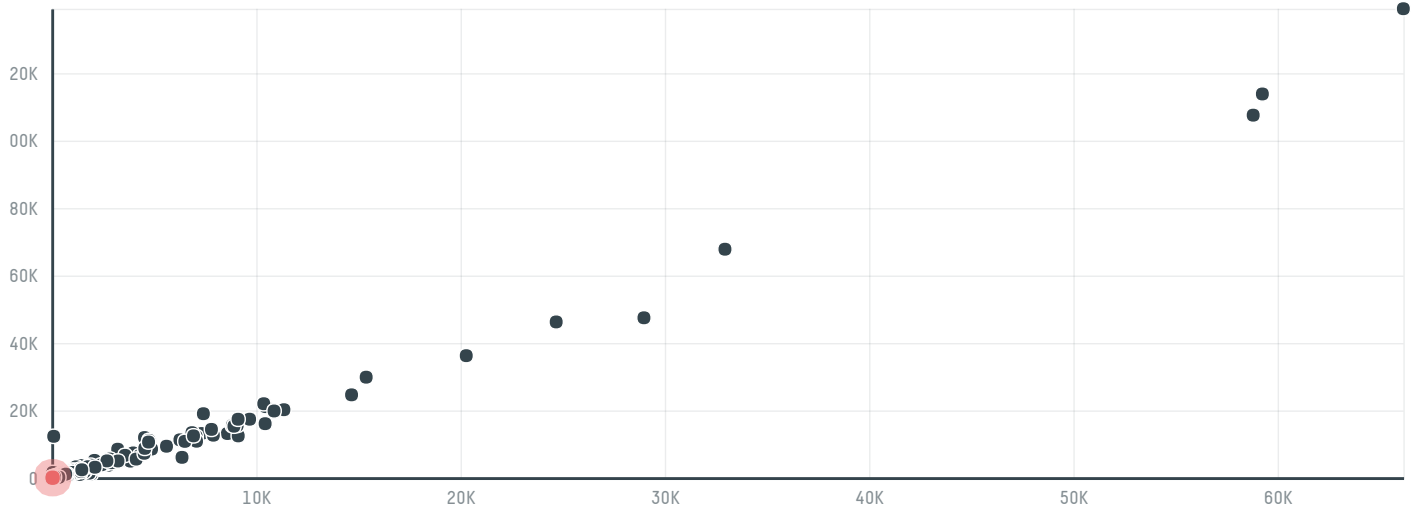

COMPARING COMPANIES IMPORTING COFFEE FROM BRAZIL IN 2016

Trase is a partnership between

In collaboration with

and many other organizations and individuals.

Donors

[Terms of Use](#) · [Privacy policy](#) · [Cookie policy](#) · [Contact us](#)