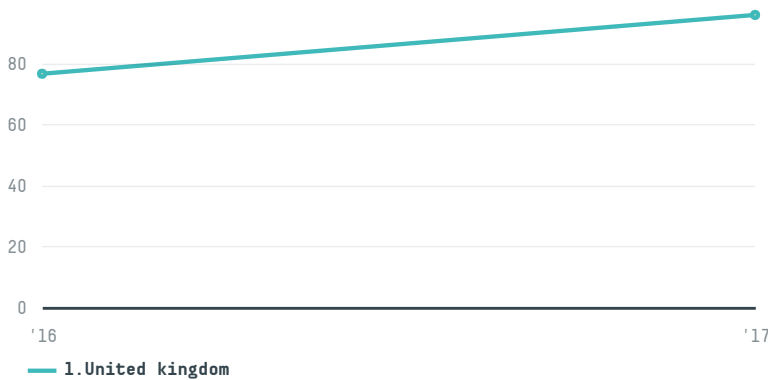

TOP DESTINATION COUNTRIES OF COFFEE IMPORTED BY LINCOLN & YORK LIMITED: