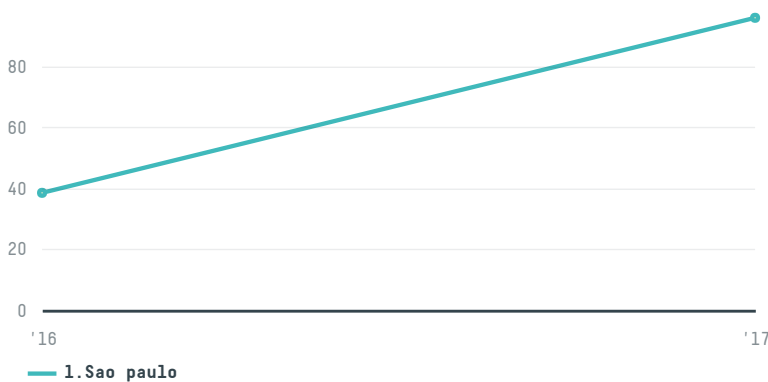

TOP DESTINATION COUNTRIES OF COFFEE IMPORTED BY LINCOLN & YORK LIMITED: