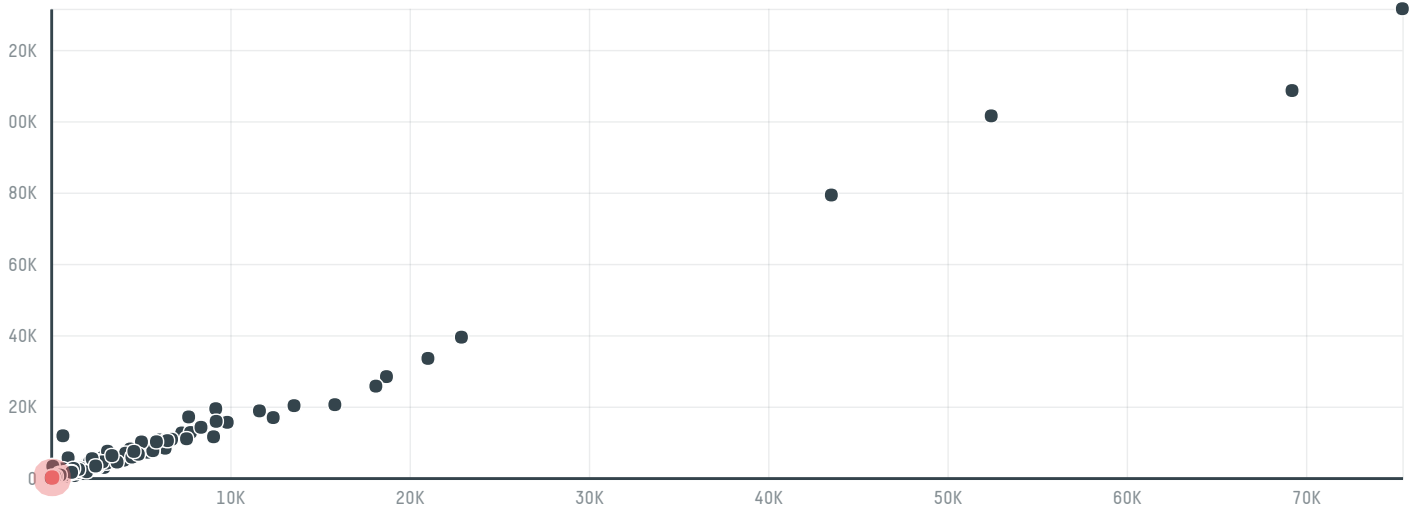

COMPARING COMPANIES IMPORTING COFFEE FROM BRAZIL IN 2017

Trase is a partnership between

In collaboration with

and many other organizations and individuals.

Donors

[Terms of Use](#) · [Privacy policy](#) · [Cookie policy](#) · [Contact us](#)