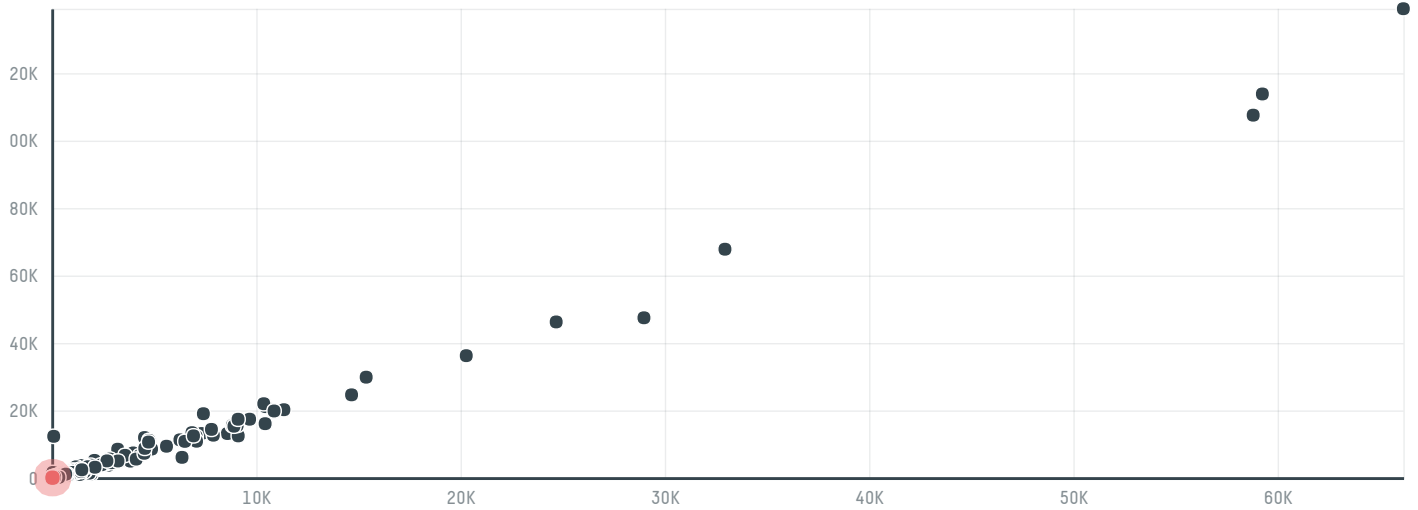

trase

Industria colombiana de cafe s.a.s.

ACTIVITY COMMODITY COUNTRY YEAR
Importer **Coffee** **Brazil** **2016**

Industria colombiana de cafe s.a.s. was the 1137th largest importer of coffee from BRAZIL in 2016, accounting for 48 tons. As an importer, Industria colombiana de cafe s.a.s. sources from 1 municipalities, or 0% of the coffee production municipalities. The main destination of the coffee imported by Industria colombiana de cafe s.a.s. is Colombia, accounting for 100% of the total.

TOP DESTINATION COUNTRIES OF COFFEE IMPORTED BY INDUSTRIA COLOMBIANA DE CAFE S.A.S.:

COMPARING COMPANIES IMPORTING COFFEE FROM BRAZIL IN 2016

Trase is a partnership between

In collaboration with

and many other organizations and individuals.