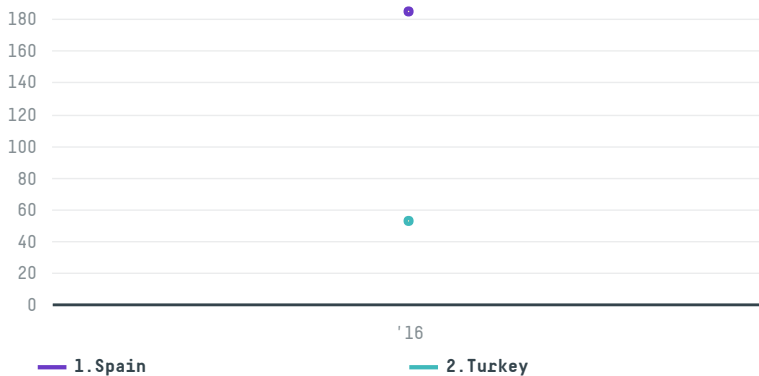

TOP DESTINATION COUNTRIES OF COFFEE IMPORTED BY BIRLIK BAHARAT SAN. TIC. LTDF. STI.: