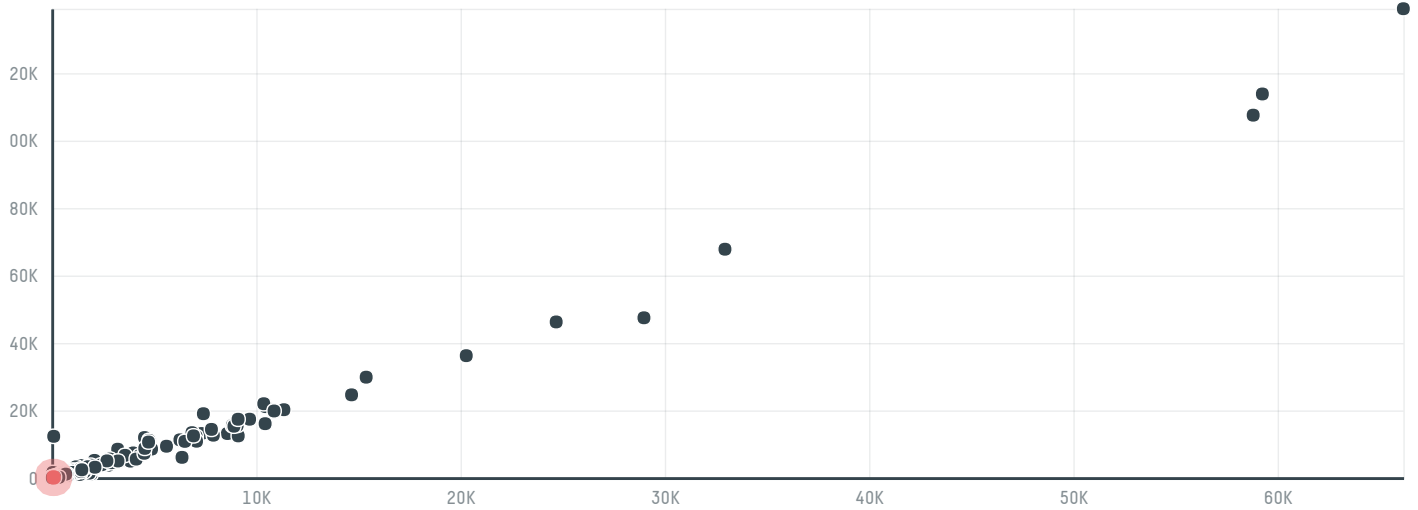

COMPARING COMPANIES IMPORTING COFFEE FROM BRAZIL IN 2016

Trase is a partnership between

In collaboration with

and many other organizations and individuals.

Donors

[Terms of Use](#) · [Privacy policy](#) · [Cookie policy](#) · [Contact us](#)