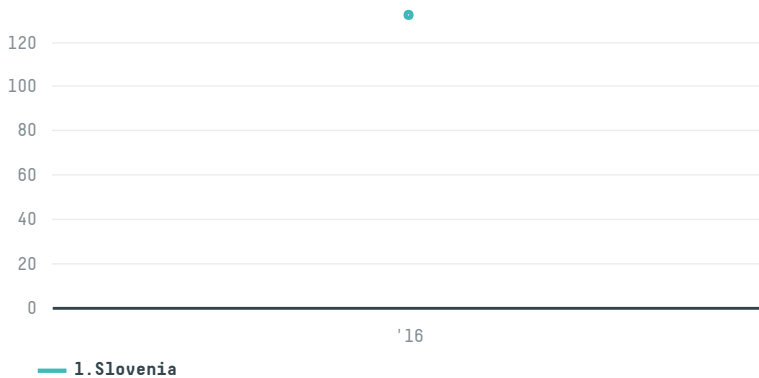

TOP DESTINATION COUNTRIES OF COFFEE IMPORTED BY KHGOB - KAFFEHANDEL GOLDSTEIN M.B.H.: