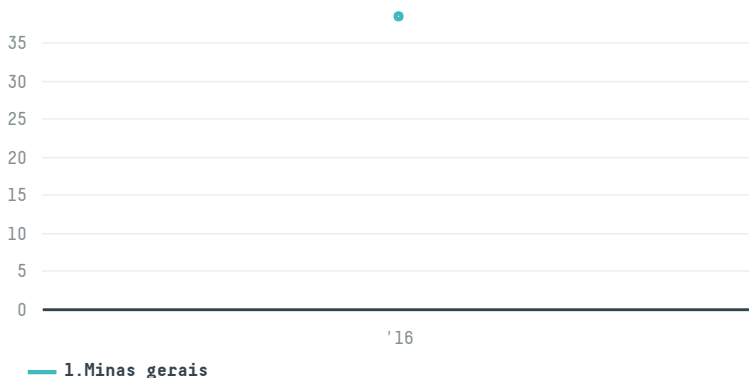

TOP DESTINATION COUNTRIES OF COFFEE IMPORTED BY XORXIOS SL (RR-003/16AB):