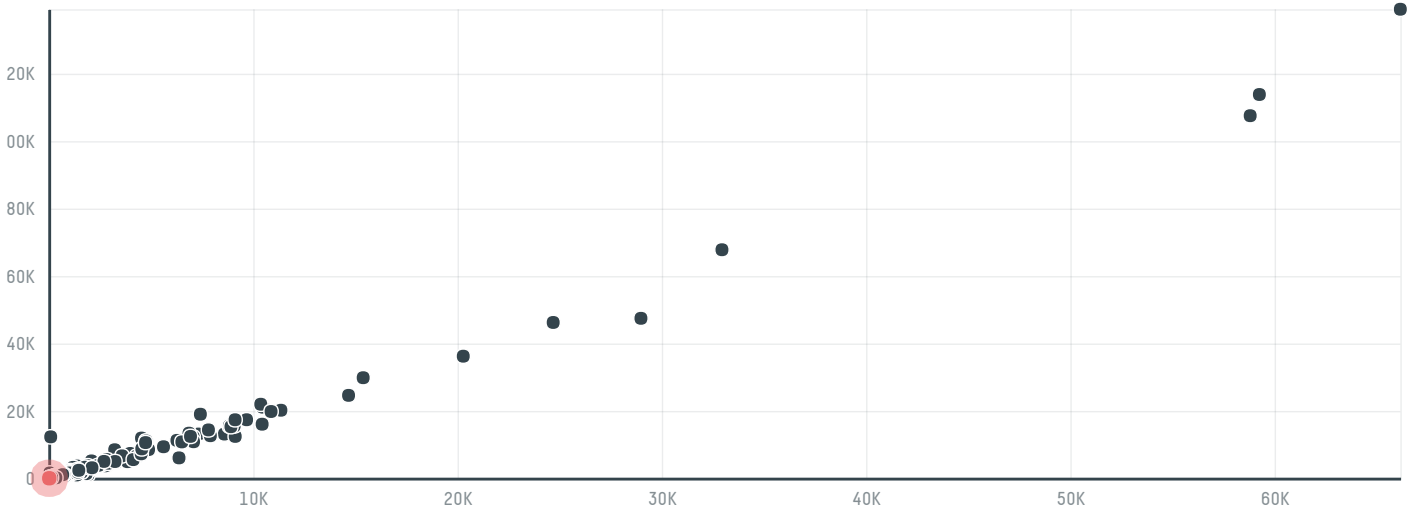

trase

Xorxios sl (rr-003/16ab)

ACTIVITY COMMODITY COUNTRY YEAR
Importer **Coffee** **Brazil** **2016**

Xorxios sl (rr-003/16ab) was the 1224th largest importer of coffee from BRAZIL in 2016, accounting for 38 tons. As an importer, Xorxios sl (rr-003/16ab) sources from 1 municipalities, or 0% of the coffee production municipalities. The main destination of the coffee imported by Xorxios sl (rr-003/16ab) is Spain, accounting for 100% of the total.

TOP DESTINATION COUNTRIES OF COFFEE IMPORTED BY XORXIOS SL (RR-003/16AB):

COMPARING COMPANIES IMPORTING COFFEE FROM BRAZIL IN 2016

Trase is a partnership between

In collaboration with

and many other organizations and individuals.