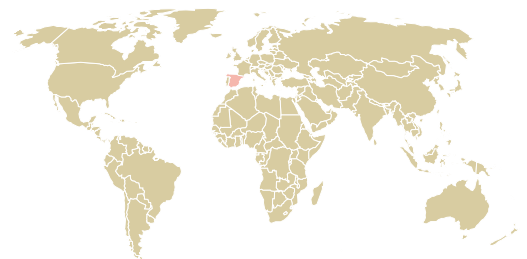

trase

Xorxios sl (rr-003/16ab)

ACTIVITY COMMODITY COUNTRY YEAR
Importer **Coffee** **Brazil** **2016**

Xorxios sl (rr-003/16ab) was the 1224th largest importer of coffee from BRAZIL in 2016, accounting for 38 tons. As an importer, Xorxios sl (rr-003/16ab) sources from 1 municipalities, or 0% of the coffee production municipalities. The main destination of the coffee imported by Xorxios sl (rr-003/16ab) is Spain, accounting for 100% of the total.

TOP DESTINATION COUNTRIES OF COFFEE IMPORTED BY XORXIOS SL (RR-003/16AB):

COMPARING COMPANIES IMPORTING COFFEE FROM BRAZIL IN 2016

Trase is a partnership between

In collaboration with

and many other organizations and individuals.