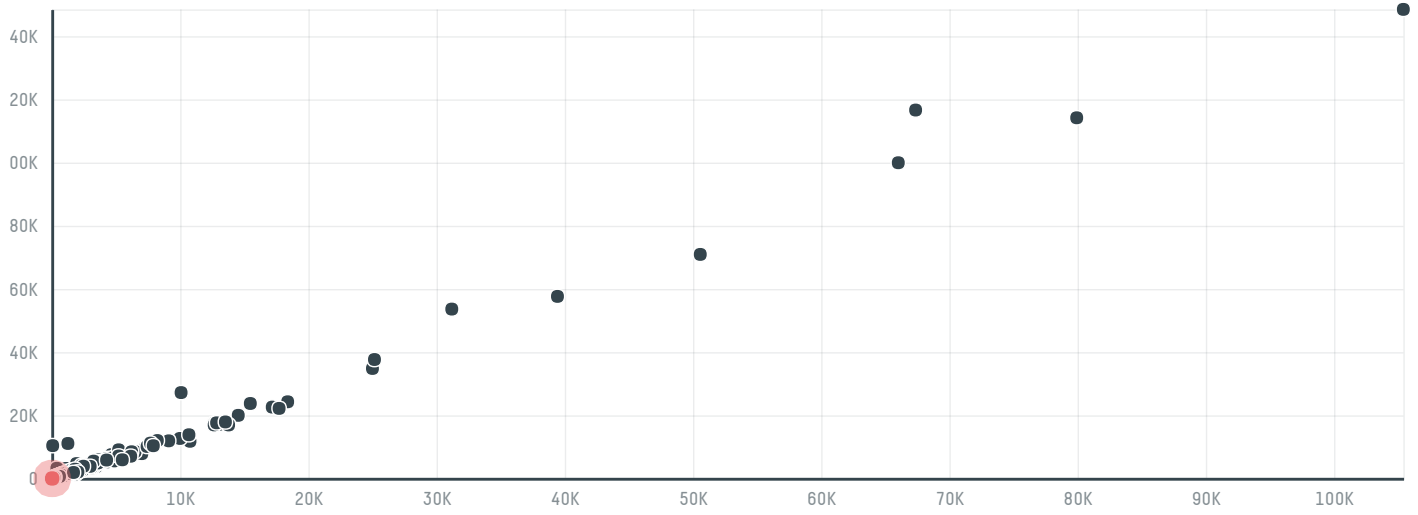

trase

Cafimport lda.

ACTIVITY COMMODITY COUNTRY YEAR
Importer **Coffee** **Brazil** **2015**

Cafimport lda. was the 14,40th largest importer of coffee from BRAZIL in 2015, accounting for 19 tons. As an importer, Cafimport lda. sources from 1 municipalities, or 0% of the coffee production municipalities. The main destination of the coffee imported by Cafimport lda. is Portugal, accounting for 100% of the total.

TOP DESTINATION COUNTRIES OF COFFEE IMPORTED BY CAFIMPORT LDA.:

Trase is a partnership between

In collaboration with

and many other organizations and individuals.

Donors

[Terms of Use](#) · [Privacy policy](#) · [Cookie policy](#) · [Contact us](#)