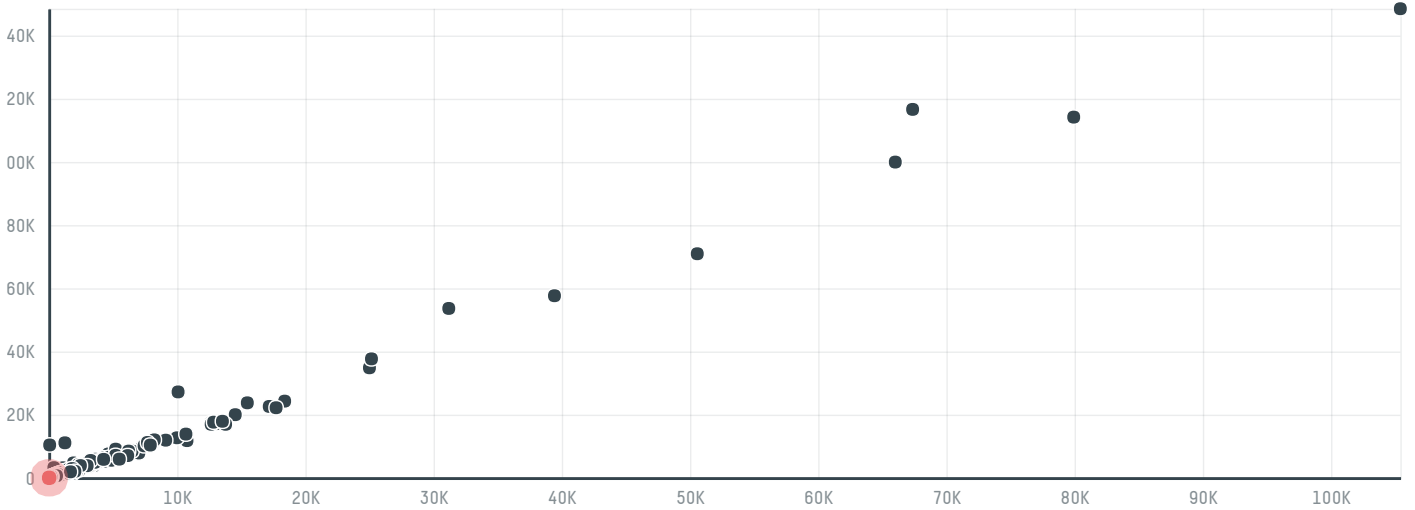

trase

Ctcs - continental trade & commodity

ACTIVITY COMMODITY COUNTRY YEAR
Importer **Coffee** **Brazil** **2015**

Ctcs - continental trade & commodity was the 1479th largest importer of coffee from BRAZIL in 2015, accounting for 19 tons. As an importer, Ctcs - continental trade & commodity sources from 1 municipalities, or 0% of the coffee production municipalities. The main destination of the coffee imported by Ctcs - continental trade & commodity is United kingdom, accounting for 100% of the total.

TOP DESTINATION COUNTRIES OF COFFEE IMPORTED BY CTCS - CONTINENTAL TRADE & COMMODITY:

COMPARING COMPANIES IMPORTING COFFEE FROM BRAZIL IN 2015

Trase is a partnership between

In collaboration with

and many other organizations and individuals.