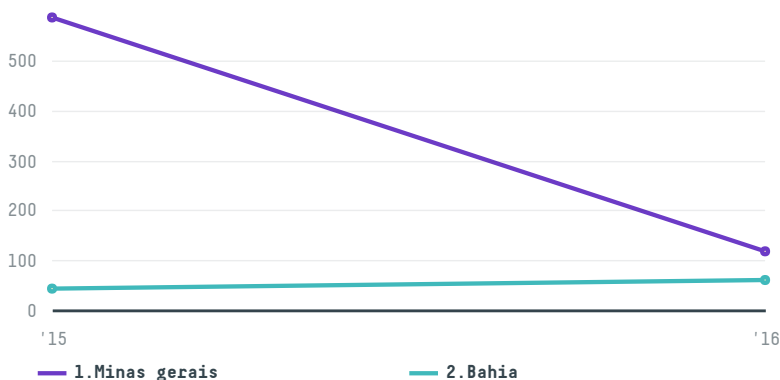

trase

Bki kaffe as

ACTIVITY: **Importer**
COMMODITY: **Coffee**
COUNTRY: **Brazil**
YEAR: **2016**

Bki kaffe as was the 599th largest importer of coffee from BRAZIL in 2016, accounting for 178 tons. This is a 74% decrease vs the previous year. As an importer, Bki kaffe as sources from 2 municipalities, or 0% of the coffee production municipalities. The main destination of the coffee imported by Bki kaffe as is Denmark, accounting for 100% of the total.

TOP DESTINATION COUNTRIES OF COFFEE IMPORTED BY BKI KAFFE AS:

Trase is a partnership between

 Stockholm Environment Institute

 Global Canopy Programme

In collaboration with

 vizzuality

 The European Forest Institute