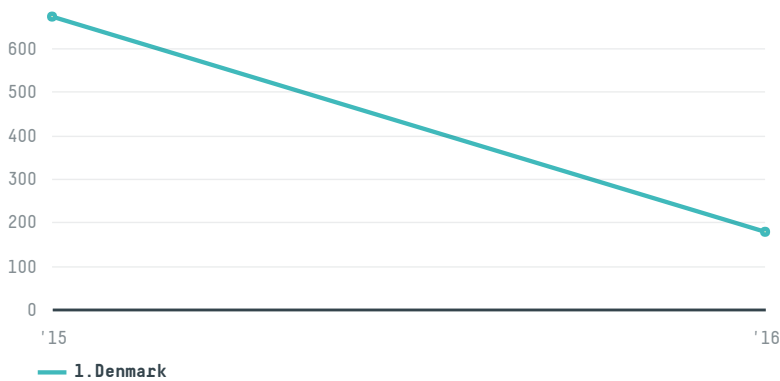

trase

Bki kaffe as

ACTIVITY: **Importer**
COMMODITY: **Coffee**
COUNTRY: **Brazil**
YEAR: **2016**

Bki kaffe as was the 599th largest importer of coffee from BRAZIL in 2016, accounting for 178 tons. This is a 74% decrease vs the previous year. As an importer, Bki kaffe as sources from 2 municipalities, or 0% of the coffee production municipalities. The main destination of the coffee imported by Bki kaffe as is Denmark, accounting for 100% of the total.

TOP DESTINATION COUNTRIES OF COFFEE IMPORTED BY BKI KAFFE AS:

Trase is a partnership between

 Stockholm Environment Institute

 Global Canopy Programme

In collaboration with

 vizzuality

 The European Forest Institute