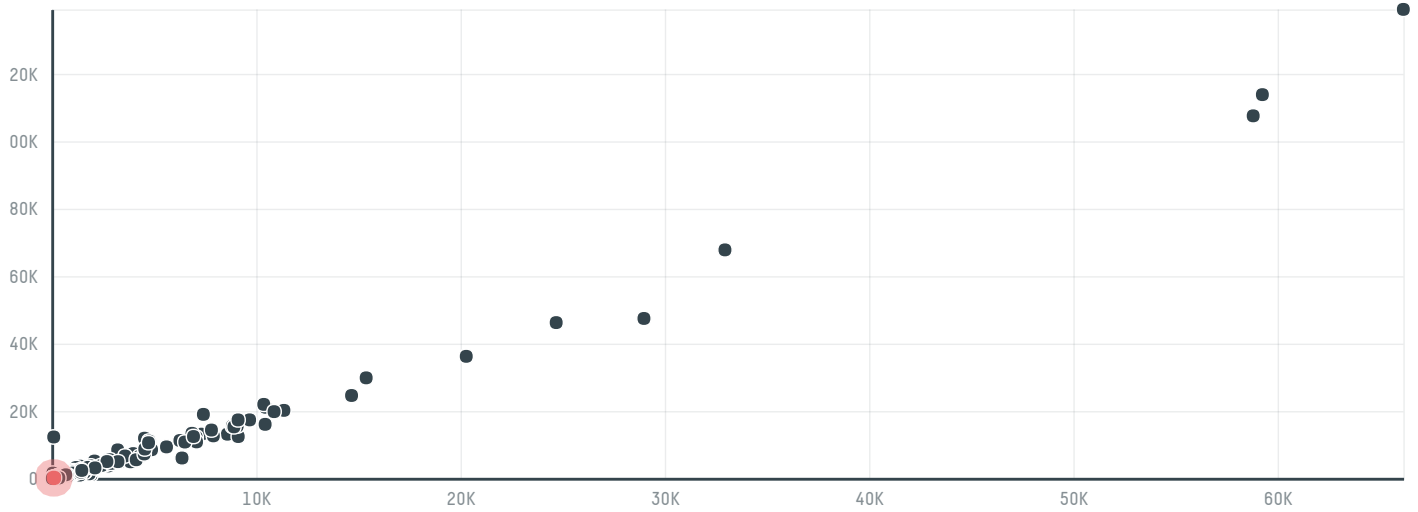

trase

Bki kaffe as

ACTIVITY: **Importer**
COMMODITY: **Coffee**
COUNTRY: **Brazil**
YEAR: **2016**

Bki kaffe as was the 599th largest importer of coffee from BRAZIL in 2016, accounting for 178 tons. This is a 74% decrease vs the previous year. As an importer, Bki kaffe as sources from 2 municipalities, or 0% of the coffee production municipalities. The main destination of the coffee imported by Bki kaffe as is Denmark, accounting for 100% of the total.

TOP DESTINATION COUNTRIES OF COFFEE IMPORTED BY BKI KAFFE AS:

Trase is a partnership between

 Stockholm Environment Institute

 Global Canopy Programme

In collaboration with

 vizzuality

 The European Forest Institute