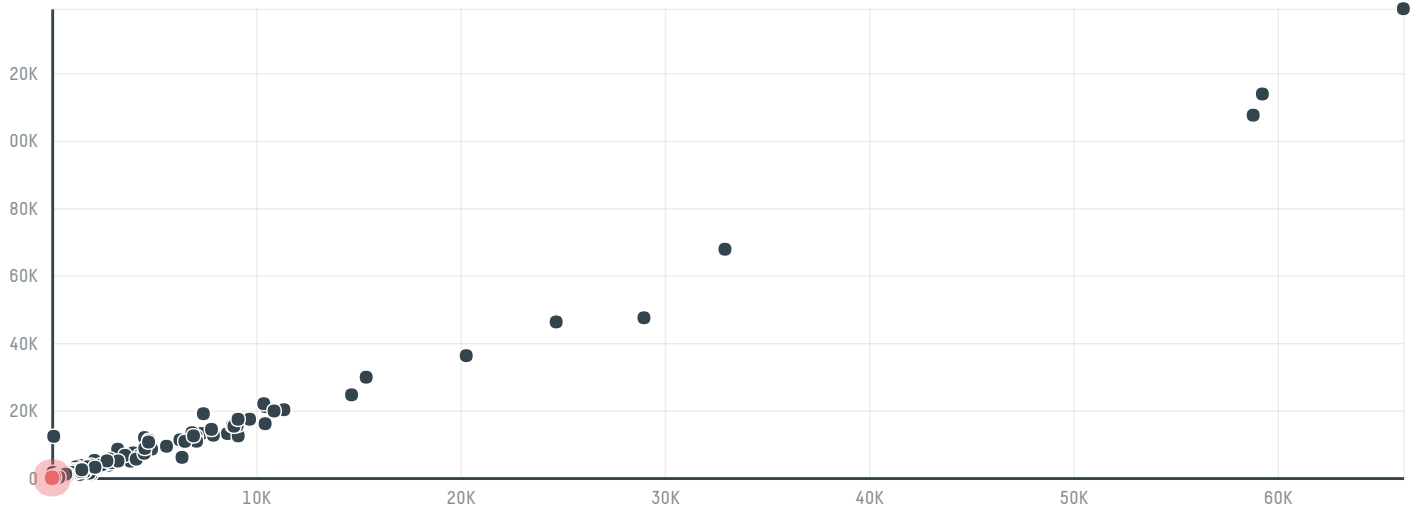

trase

Interamerican coffee, inc

ACTIVITY: **Importer**
COMMODITY: **Coffee**
COUNTRY: **Brazil**
YEAR: **2016**

Interamerican coffee, inc was the 1483rd largest importer of coffee from BRAZIL in 2016, accounting for 19 tons. This is a 1% decrease vs the previous year. As an importer, Interamerican coffee, inc sources from 1 municipalities, or 0% of the coffee production municipalities. The main destination of the coffee imported by Interamerican coffee, inc is United states, accounting for 100% of the total.

TOP DESTINATION COUNTRIES OF COFFEE IMPORTED BY INTERAMERICAN COFFEE, INC:

COMPARING COMPANIES IMPORTING COFFEE FROM BRAZIL IN 2016

Trase is a partnership between

In collaboration with

and many other organizations and individuals.