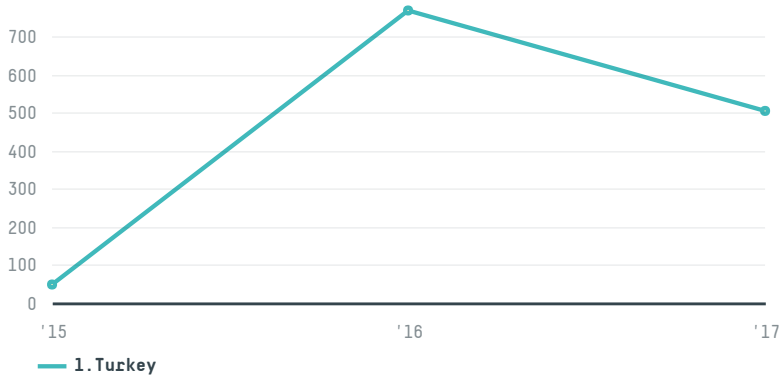

TOP DESTINATION COUNTRIES OF COFFEE IMPORTED BY BULUTLAR KURUYEMIS TARIM URN. GIDA INS.NAK. PAZ. SAN. V: