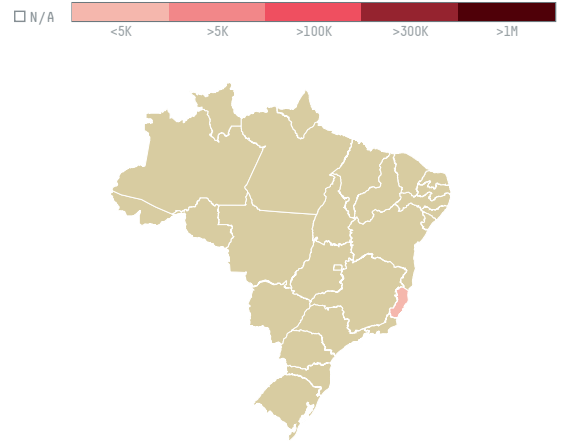

trase

Bulutlar kuruyemis tarim urn. gida ins.nak. paz. san. v

ACTIVITY COMMODITY COUNTRY YEAR
Importer **Coffee** **Brazil** **2017**

Bulutlar kuruyemis tarim urn. gida ins.nak. paz. san. v was the 253rd largest importer of coffee from BRAZIL in 2017, accounting for 504 tons. This is a 34% decrease vs the previous year. As an importer, Bulutlar kuruyemis tarim urn. gida ins.nak. paz. san. v sources from 1 municipalities, or 0% of the coffee production municipalities. The main destination of the coffee imported by Bulutlar kuruyemis tarim urn. gida ins.nak. paz. san. v is Turkey, accounting for 100% of the total.

TOP DESTINATION COUNTRIES OF COFFEE IMPORTED BY BULUTLAR KURUYEMIS TARIM URN. GIDA INS.NAK. PAZ. SAN. V:

COMPARING COMPANIES IMPORTING COFFEE FROM BRAZIL IN 2017

Trase is a partnership between

In collaboration with