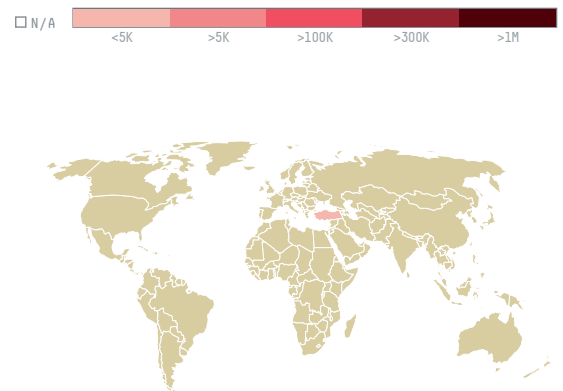

trase

Bulutlar kuruyemis tarim urn. gida ins.nak. paz. san. v

ACTIVITY COMMODITY COUNTRY YEAR
Importer **Coffee** **Brazil** **2017**

Bulutlar kuruyemis tarim urn. gida ins.nak. paz. san. v was the 253rd largest importer of coffee from BRAZIL in 2017, accounting for 504 tons. This is a 34% decrease vs the previous year. As an importer, Bulutlar kuruyemis tarim urn. gida ins.nak. paz. san. v sources from 1 municipalities, or 0% of the coffee production municipalities. The main destination of the coffee imported by Bulutlar kuruyemis tarim urn. gida ins.nak. paz. san. v is Turkey, accounting for 100% of the total.

TOP DESTINATION COUNTRIES OF COFFEE IMPORTED BY BULUTLAR KURUYEMIS TARIM URN. GIDA INS.NAK. PAZ. SAN. V:

COMPARING COMPANIES IMPORTING COFFEE FROM BRAZIL IN 2017

Trase is a partnership between

In collaboration with