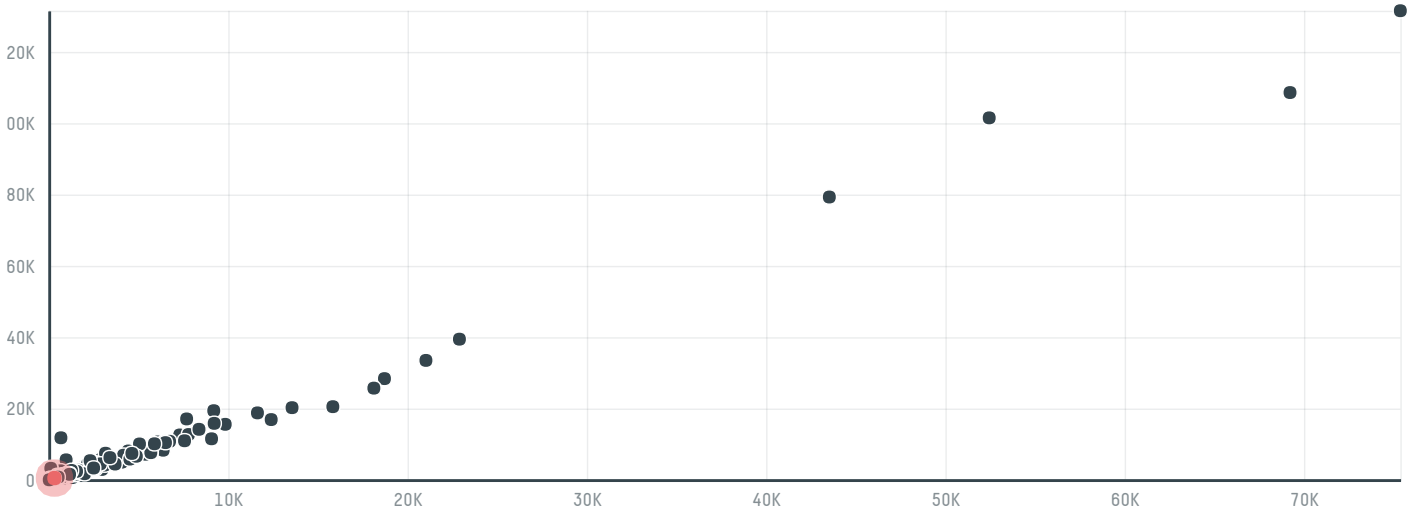

COMPARING COMPANIES IMPORTING COFFEE FROM BRAZIL IN 2017

Trase is a partnership between

In collaboration with

and many other organizations and individuals.

Donors

[Terms of Use](#) · [Privacy policy](#) · [Cookie policy](#) · [Contact us](#)

This website uses cookies to provide you with an improved user experience. By continuing to browse this site, you consent to the use of cookies and similar technologies. Please visit our [privacy policy](#) for further details.

I AGREE