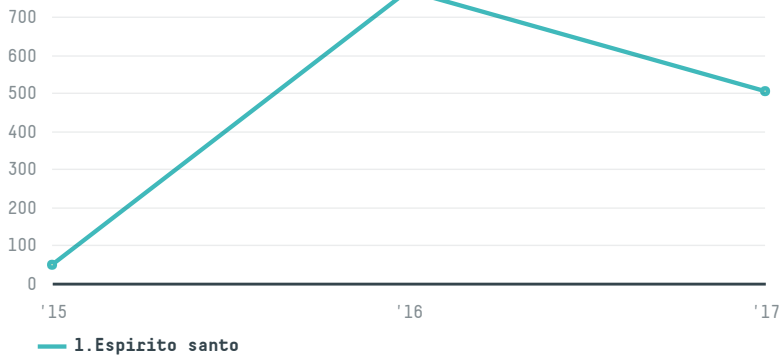

COMPARING COMPANIES IMPORTING COFFEE FROM BRAZIL IN 2017

Trase is a partnership between

In collaboration with

and many other organizations and individuals.

Donors

[Terms of Use](#) · [Privacy policy](#) · [Cookie policy](#) · [Contact us](#)

This website uses cookies to provide you with an improved user experience. By continuing to browse this site, you consent to the use of cookies and similar technologies. Please visit our [privacy policy](#) for further details.

I AGREE