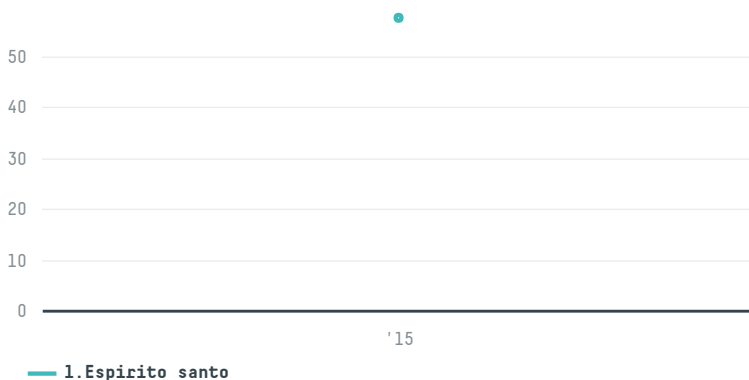

TOP DESTINATION COUNTRIES OF COFFEE IMPORTED BY LEBANESE ROASTING GROUP S. A R. L: