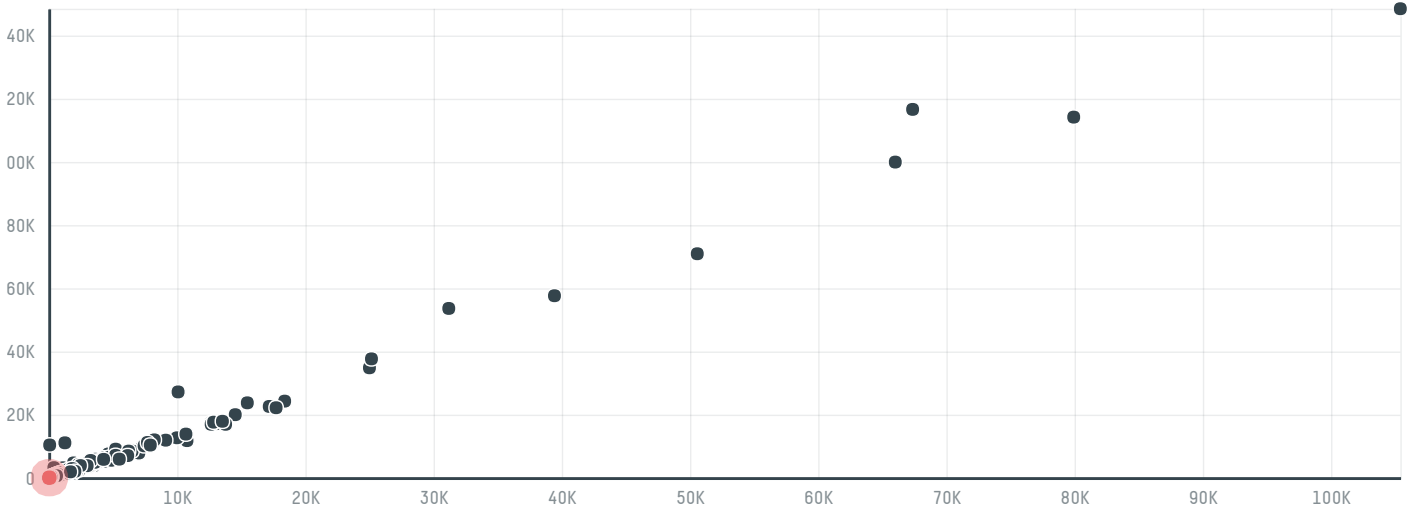

COMPARING COMPANIES IMPORTING COFFEE FROM BRAZIL IN 2015

Trase is a partnership between

In collaboration with

and many other organizations and individuals.

Donors

[Terms of Use](#) · [Privacy policy](#) · [Cookie policy](#) · [Contact us](#)