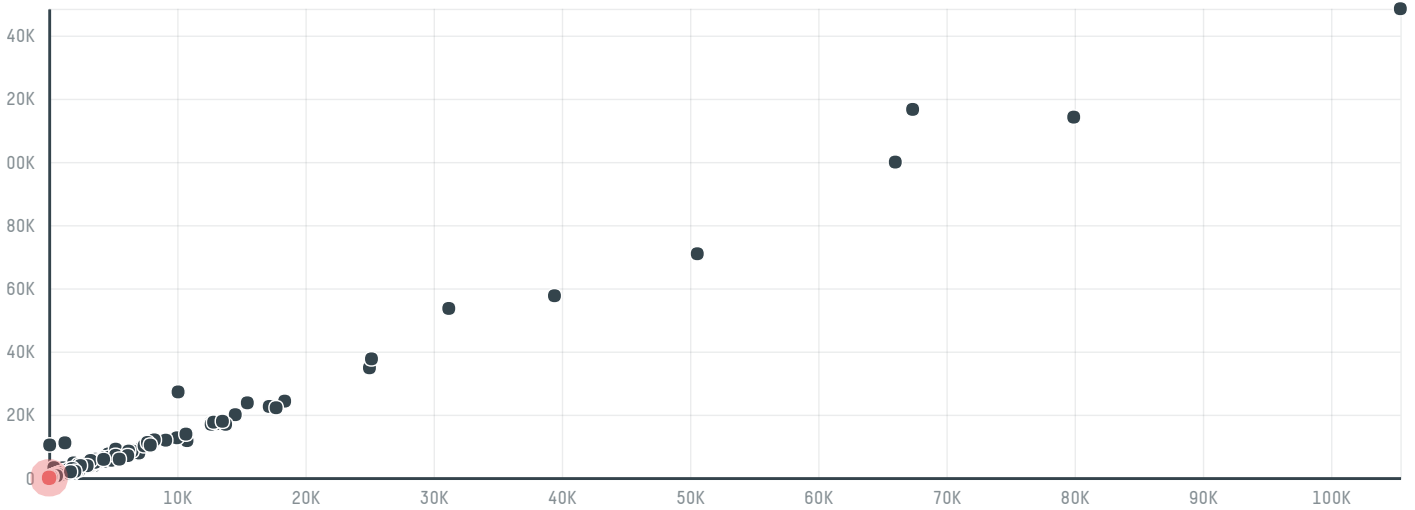

trase

Zephyr green coffee llc - (su-010/14)

ACTIVITY	COMMODITY	COUNTRY	YEAR
Importer	Coffee	Brazil	2015

Zephyr green coffee llc - (su-010/14) was the 1464th largest importer of coffee from BRAZIL in 2015, accounting for 19 tons. As an importer, Zephyr green coffee llc - (su-010/14) sources from 1 municipalities, or 0% of the coffee production municipalities. The main destination of the coffee imported by Zephyr green coffee llc - (su-010/14) is Australia, accounting for 100% of the total.

TOP DESTINATION COUNTRIES OF COFFEE IMPORTED BY ZEPHYR GREEN COFFEE LLC - (SU-010/14):

COMPARING COMPANIES IMPORTING COFFEE FROM BRAZIL IN 2015

Trase is a partnership between

In collaboration with

and many other organizations and individuals.