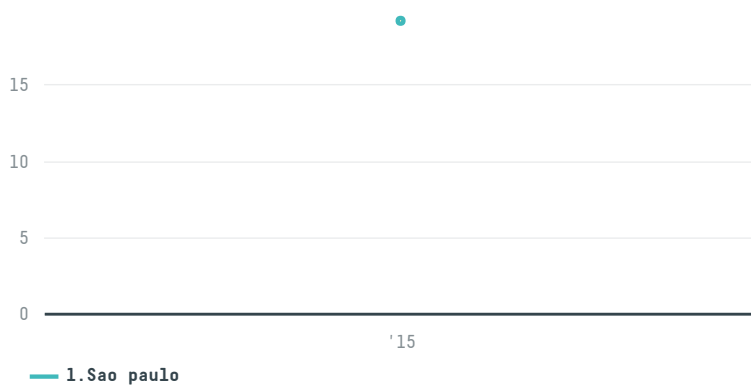

TOP DESTINATION COUNTRIES OF COFFEE IMPORTED BY ZEPHYR GREEN COFFEE LLC - (SU-010/14):