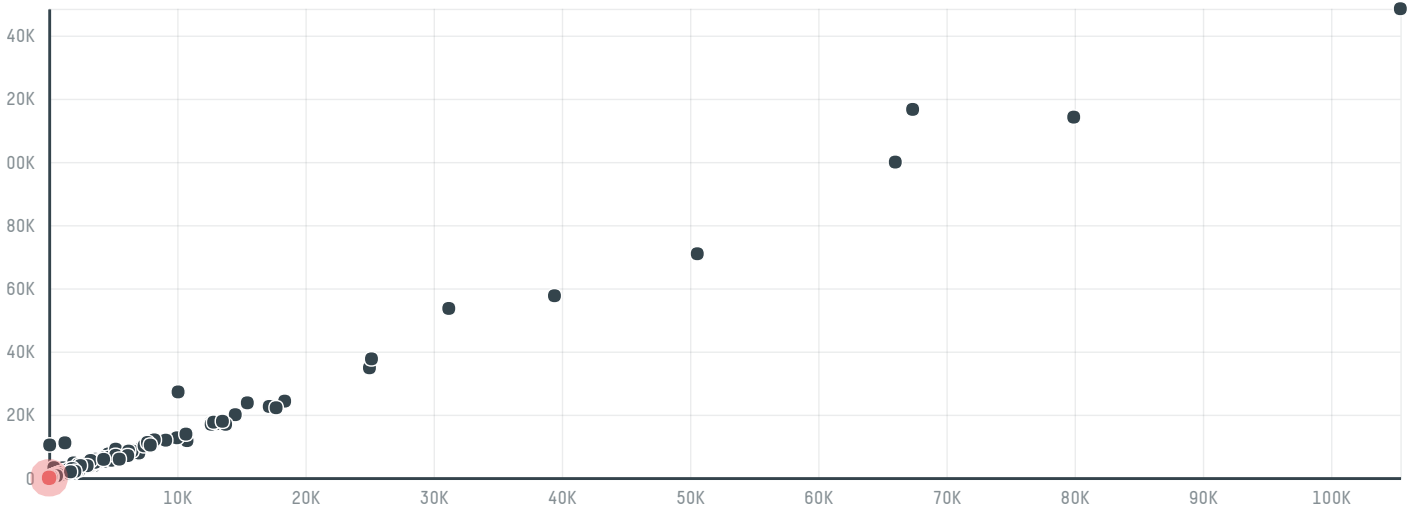

trase

Zephyr green coffee llc - (su-048/14)

ACTIVITY	COMMODITY	COUNTRY	YEAR
Importer	Coffee	Brazil	2015

Zephyr green coffee llc - (su-048/14) was the 1453rd largest importer of coffee from BRAZIL in 2015, accounting for 19 tons. As an importer, Zephyr green coffee llc - (su-048/14) sources from 1 municipalities, or 0% of the coffee production municipalities. The main destination of the coffee imported by Zephyr green coffee llc - (su-048/14) is United states, accounting for 100% of the total.

TOP DESTINATION COUNTRIES OF COFFEE IMPORTED BY ZEPHYR GREEN COFFEE LLC - (SU-048/14):

COMPARING COMPANIES IMPORTING COFFEE FROM BRAZIL IN 2015

Trase is a partnership between

In collaboration with

and many other organizations and individuals.