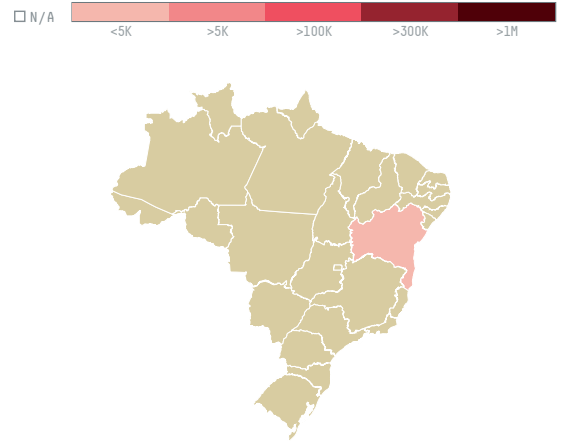

trase

Bonafide s.a.i.c. s-27708-a (446 sacas)

ACTIVITY	COMMODITY	COUNTRY	YEAR
Importer	Coffee	Brazil	2015

Bonafide s.a.i.c. s-27708-a (446 sacas) was the 1331st largest importer of coffee from BRAZIL in 2015, accounting for 27 tons. As an importer, Bonafide s.a.i.c. s-27708-a (446 sacas) sources from 1 municipalities, or 0% of the coffee production municipalities. The main destination of the coffee imported by Bonafide s.a.i.c. s-27708-a (446 sacas) is Argentina, accounting for 100% of the total.

TOP DESTINATION COUNTRIES OF COFFEE IMPORTED BY BONAFIDE S.A.I.C. S-27708-A (446 SACAS):

COMPARING COMPANIES IMPORTING COFFEE FROM BRAZIL IN 2015

Trase is a partnership between

In collaboration with

and many other organizations and individuals.