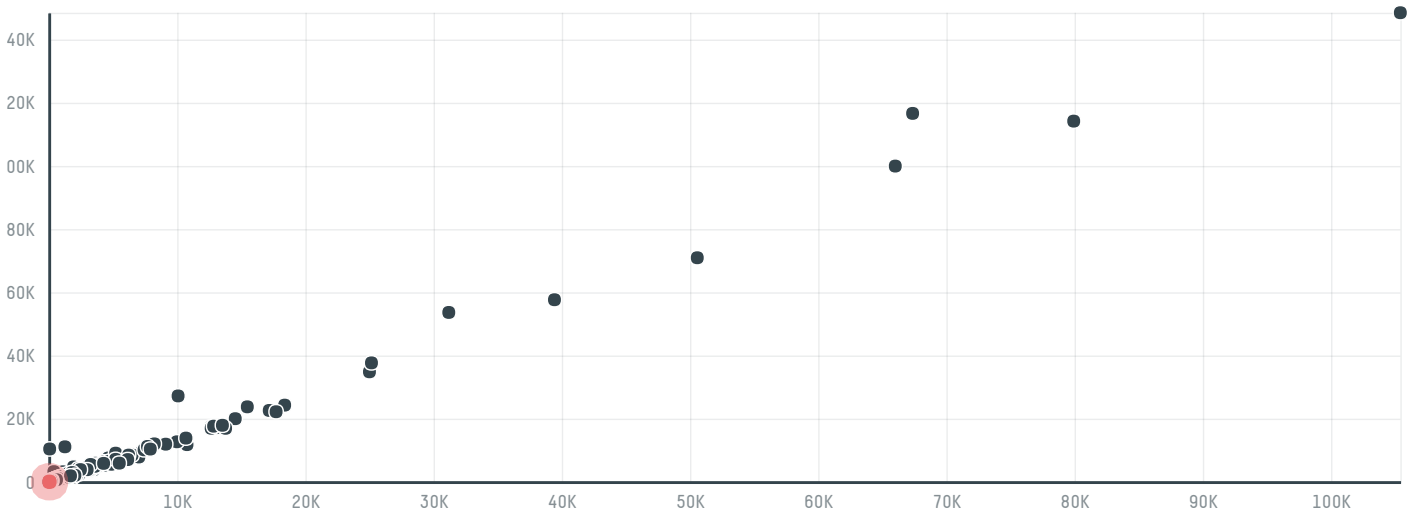

trase

Marubeni corporation coffee section s- 27674-a 499 sacas

ACTIVITY	COMMODITY	COUNTRY	YEAR
Importer	Coffee	Brazil	2015

Marubeni corporation coffee section s-27674-a 499 sacas was the 1303rd largest importer of coffee from BRAZIL in 2015, accounting for 30 tons. As an importer, Marubeni corporation coffee section s-27674-a 499 sacas sources from 1 municipalities, or 0% of the coffee production municipalities. The main destination of the coffee imported by Marubeni corporation coffee section s-27674-a 499 sacas is Japan, accounting for 100% of the total.

TOP DESTINATION COUNTRIES OF COFFEE IMPORTED BY MARUBENI CORPORATION COFFEE SECTION S-27674-A 499 SACAS:

□ N/A <5K >5K >100K >300K >1M

□ N/A

<5K >5K >100K >300K >1M

COMPARING COMPANIES IMPORTING COFFEE FROM BRAZIL IN 2015