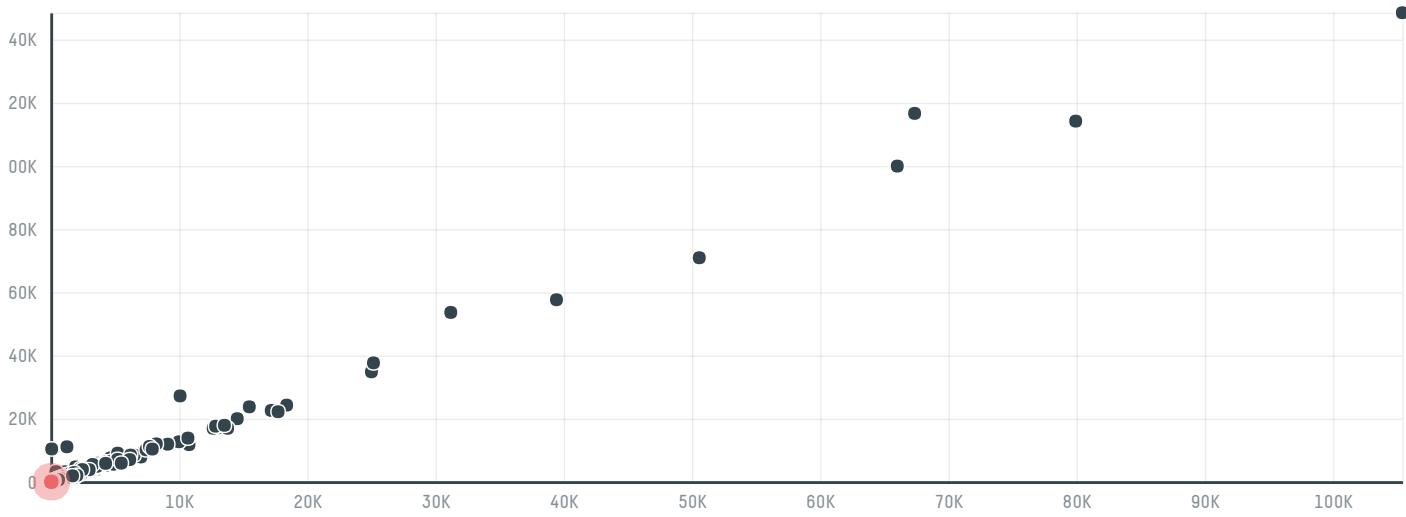

COMPARING COMPANIES IMPORTING COFFEE FROM BRAZIL IN 2015

Trase is a partnership between

In collaboration with

and many other organizations and individuals.

Donors

Terms of Use · Privacy policy · Cookie policy · Contact us

This website uses cookies to provide you with an improved user experience. By continuing to browse this site, you consent to the use of cookies and similar technologies. Please visit our [privacy policy](#) for further details.

I AGREE