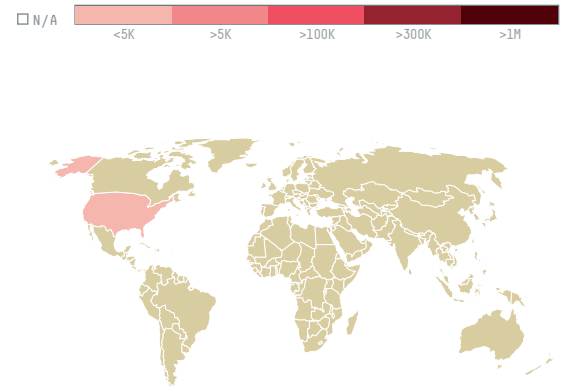

trase

Community coffee co., l.l.c. s-28074-a 638 sacas

| ACTIVITY | COMMODITY | COUNTRY | YEAR |
|-----------------|---------------|---------------|-------------|
| Importer | Coffee | Brazil | 2015 |

Community coffee co., l.l.c. s-28074-a 638 sacas was the 1246th largest importer of coffee from BRAZIL in 2015, accounting for 38 tons. As an importer, Community coffee co., l.l.c. s-28074-a 638 sacas sources from 2 municipalities, or 0% of the coffee production municipalities. The main destination of the coffee imported by Community coffee co., l.l.c. s-28074-a 638 sacas is United states, accounting for 100% of the total.

TOP DESTINATION COUNTRIES OF COFFEE IMPORTED BY COMMUNITY COFFEE CO., L.L.C. S-28074-A 638 SACAS:

COMPARING COMPANIES IMPORTING COFFEE FROM BRAZIL IN 2015

Trase is a partnership between

In collaboration with