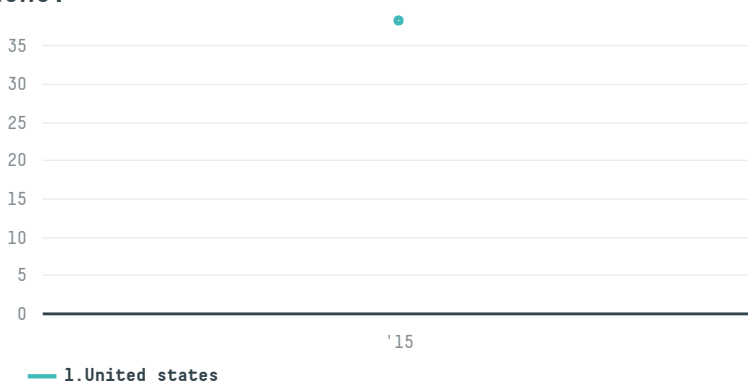

TOP DESTINATION COUNTRIES OF COFFEE IMPORTED BY COMMUNITY COFFEE CO., L.L.C. S-28074-A 638 SACAS: