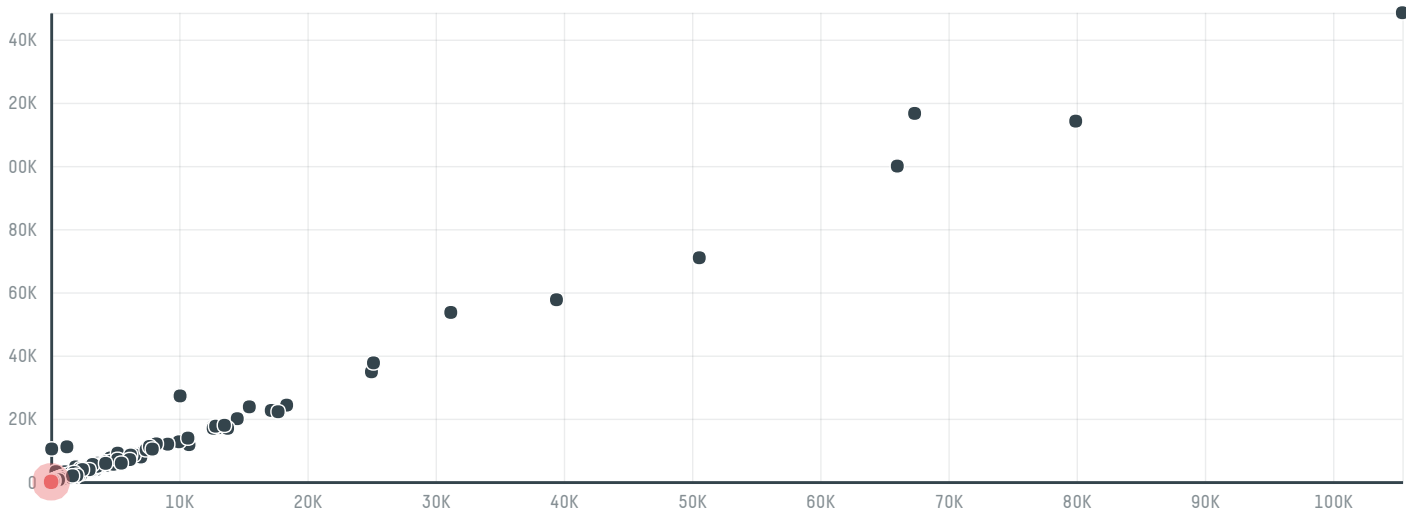

COMPARING COMPANIES IMPORTING COFFEE FROM BRAZIL IN 2015

Trase is a partnership between

In collaboration with

and many other organizations and individuals.

Donors

[Terms of Use](#) · [Privacy policy](#) · [Cookie policy](#) · [Contact us](#)

This website uses cookies to provide you with an improved user experience. By continuing to browse this site, you consent to the use of cookies and similar technologies. Please visit our [privacy policy](#) for further details.

I AGREE