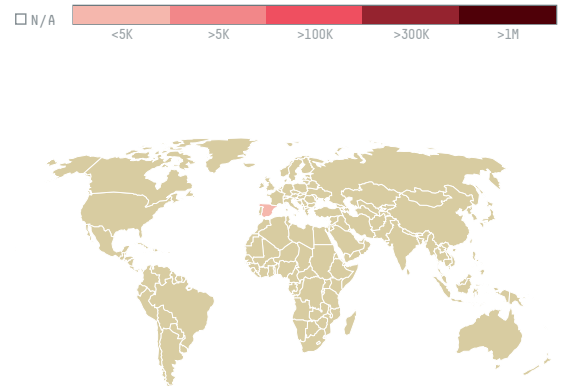

TOP DESTINATION COUNTRIES OF COFFEE IMPORTED BY BERNHARD ROTHFOS INTERCAFE AG. (S-27593-AA - 220 S: