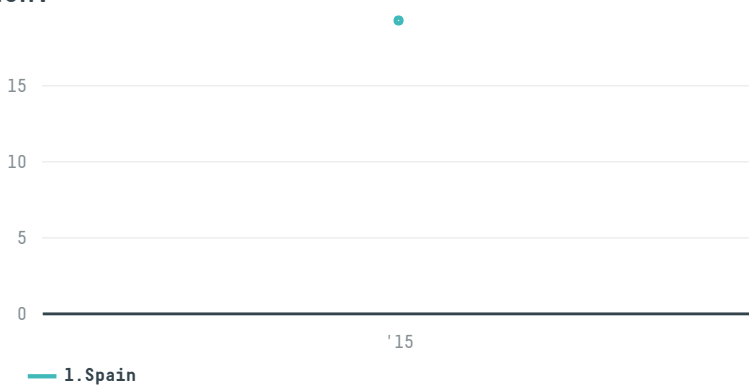

TOP DESTINATION COUNTRIES OF COFFEE IMPORTED BY BERNHARD ROTHFOS INTERCAFE AG (S-26479-A - 320 SACA: