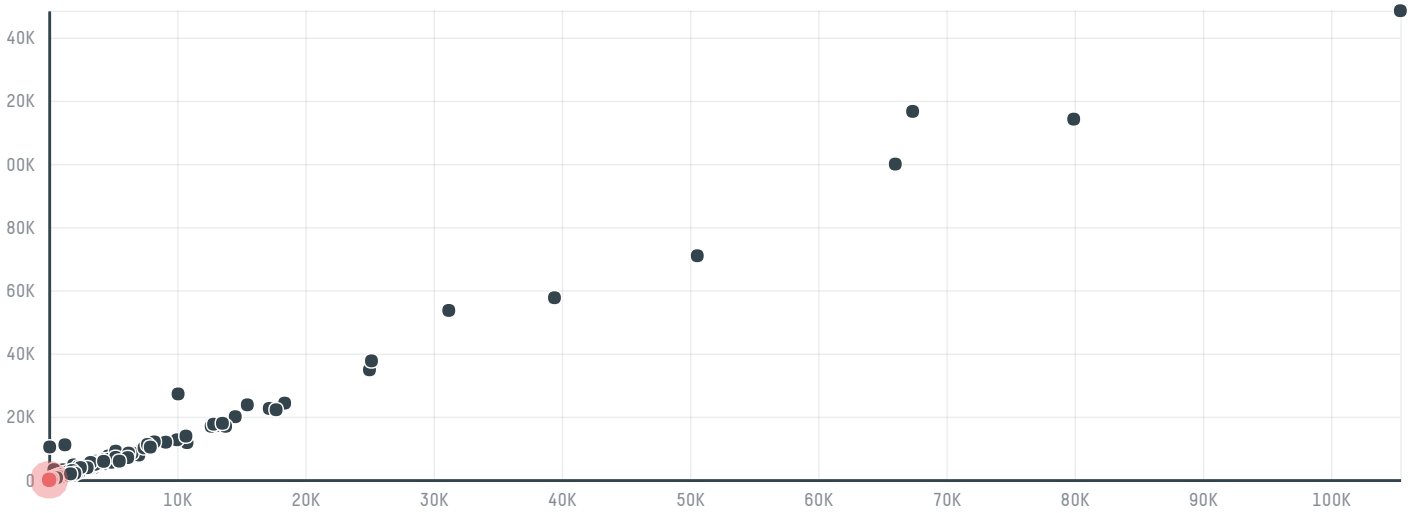

trase

Bernhard rothfos intercafe ag (s-26479-a - 320 saca

ACTIVITY	COMMODITY	COUNTRY	YEAR
Importer	Coffee	Brazil	2015

Bernhard rothfos intercafe ag (s-26479-a - 320 saca was the 1461st largest importer of coffee from BRAZIL in 2015, accounting for 19 tons. As an importer, Bernhard rothfos intercafe ag (s-26479-a - 320 saca sources from 1 municipalities, or 0% of the coffee production municipalities. The main destination of the coffee imported by Bernhard rothfos intercafe ag (s-26479-a - 320 saca is Spain, accounting for 100% of the total.

TOP DESTINATION COUNTRIES OF COFFEE IMPORTED BY BERNHARD ROTHFOS INTERCAFE AG (S-26479-A - 320 SACA:

□ N/A <5K >5K >100K >300K >1M

COMPARING COMPANIES IMPORTING COFFEE FROM BRAZIL IN 2015

Trase is a partnership between