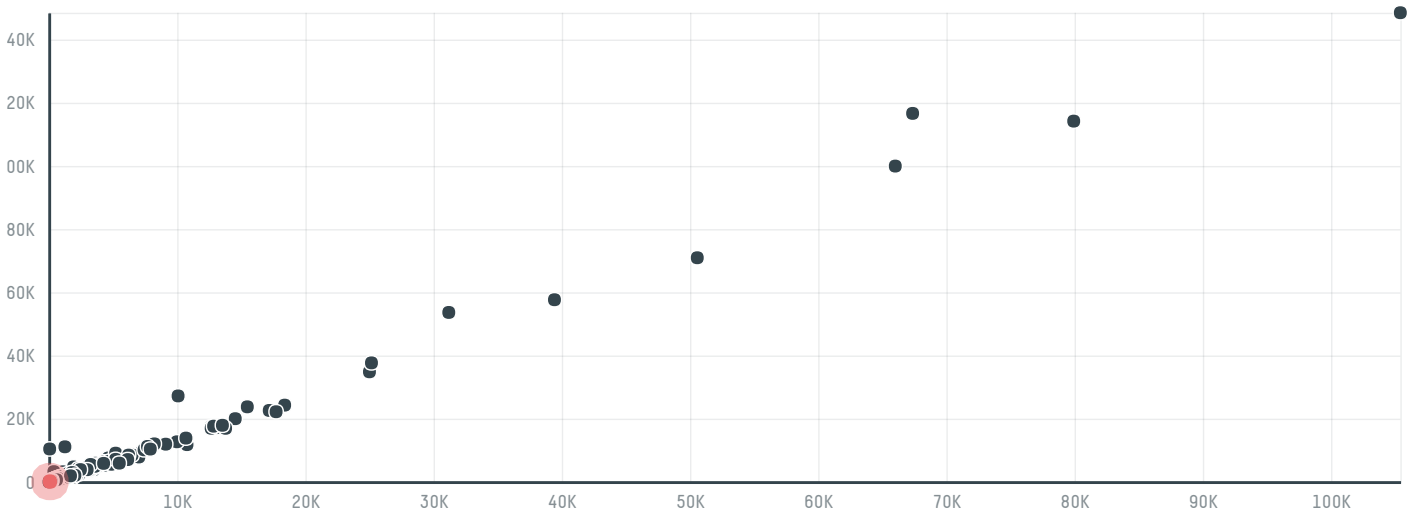

trase

Marubeni corporation coffee section (s-27541-a 1.716 s

ACTIVITY	COMMODITY	COUNTRY	YEAR
Importer	Coffee	Brazil	2015

Marubeni corporation coffee section (s-27541-a 1.716 s was the 802nd largest importer of coffee from BRAZIL in 2015, accounting for 103 tons. As an importer, Marubeni corporation coffee section (s-27541-a 1.716 s sources from 6 municipalities, or 1% of the coffee production municipalities. The main destination of the coffee imported by Marubeni corporation coffee section (s-27541-a 1.716 s is South korea, accounting for 100% of the total.

TOP DESTINATION COUNTRIES OF COFFEE IMPORTED BY MARUBENI CORPORATION COFFEE SECTION (S-27541-A 1.716 S:

COMPARING COMPANIES IMPORTING COFFEE FROM BRAZIL IN 2015

Trase is a partnership between

In collaboration with