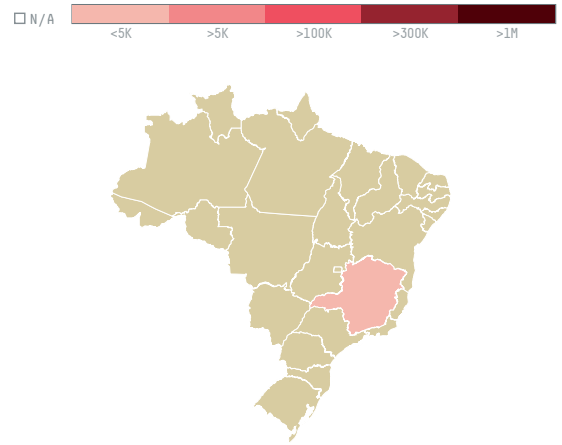

trase

Marubeni corporation coffee section (s-27541-a 1.716 s

ACTIVITY	COMMODITY	COUNTRY	YEAR
Importer	Coffee	Brazil	2015

Marubeni corporation coffee section (s-27541-a 1.716 s was the 802nd largest importer of coffee from BRAZIL in 2015, accounting for 103 tons. As an importer, Marubeni corporation coffee section (s-27541-a 1.716 s sources from 6 municipalities, or 1% of the coffee production municipalities. The main destination of the coffee imported by Marubeni corporation coffee section (s-27541-a 1.716 s is South korea, accounting for 100% of the total.

TOP DESTINATION COUNTRIES OF COFFEE IMPORTED BY MARUBENI CORPORATION COFFEE SECTION (S-27541-A 1.716 S:

COMPARING COMPANIES IMPORTING COFFEE FROM BRAZIL IN 2015

Trase is a partnership between

In collaboration with