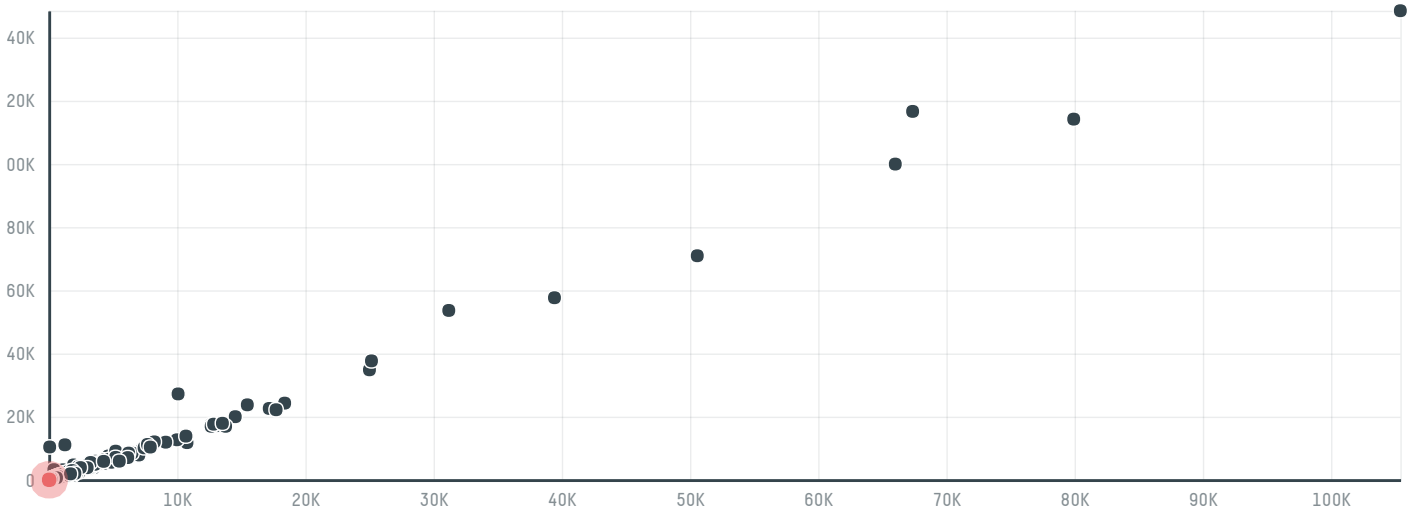

COMPARING COMPANIES IMPORTING COFFEE FROM BRAZIL IN 2015

Trase is a partnership between

In collaboration with

and many other organizations and individuals.

Donors

[Terms of Use](#) · [Privacy policy](#) · [Cookie policy](#) · [Contact us](#)

This website uses cookies to provide you with an improved user experience. By continuing to browse this site, you consent to the use of cookies and similar technologies. Please visit our [privacy policy](#) for further details.

I AGREE