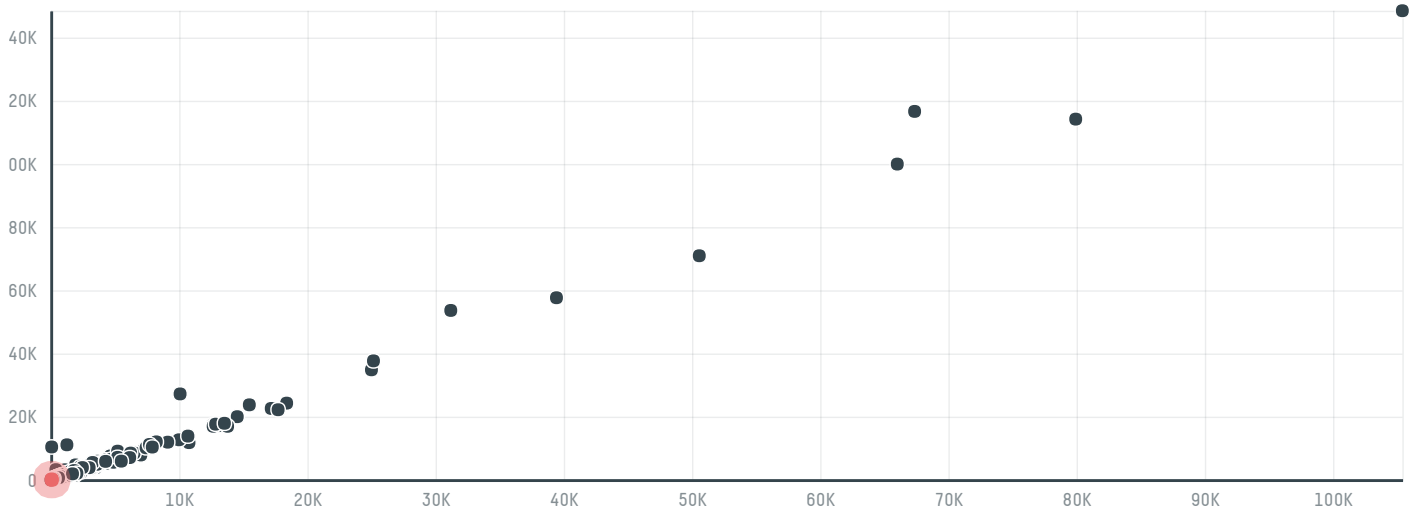

COMPARING COMPANIES IMPORTING COFFEE FROM BRAZIL IN 2015

Trase is a partnership between

In collaboration with

and many other organizations and individuals.

Donors

[Terms of Use](#) · [Privacy policy](#) · [Cookie policy](#) · [Contact us](#)

This website uses cookies to provide you with an improved user experience. By continuing to browse this site, you consent to the use of cookies and similar technologies. Please visit our [privacy policy](#) for further details.

I AGREE