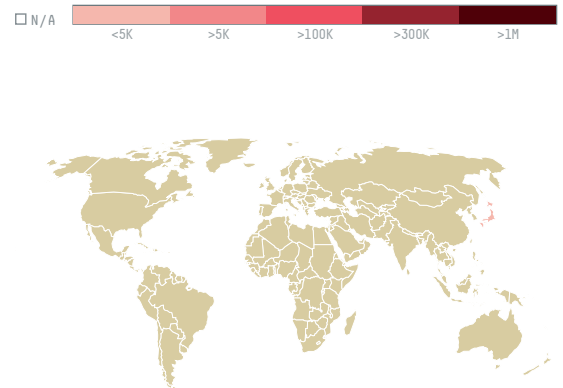

trase

Marubeni corporation coffee section (s-27742-ab-4

ACTIVITY	COMMODITY	COUNTRY	YEAR
Importer	Coffee	Brazil	2015

Marubeni corporation coffee section (s-27742-ab-4 was the 1363rd largest importer of coffee from BRAZIL in 2015, accounting for 24 tons. As an importer, Marubeni corporation coffee section (s-27742-ab-4 sources from 1 municipalities, or 0% of the coffee production municipalities. The main destination of the coffee imported by Marubeni corporation coffee section (s-27742-ab-4 is Japan, accounting for 100% of the total.

TOP DESTINATION COUNTRIES OF COFFEE IMPORTED BY MARUBENI CORPORATION COFFEE SECTION (S-27742-AB-4:

COMPARING COMPANIES IMPORTING COFFEE FROM BRAZIL IN 2015

Trase is a partnership between

In collaboration with