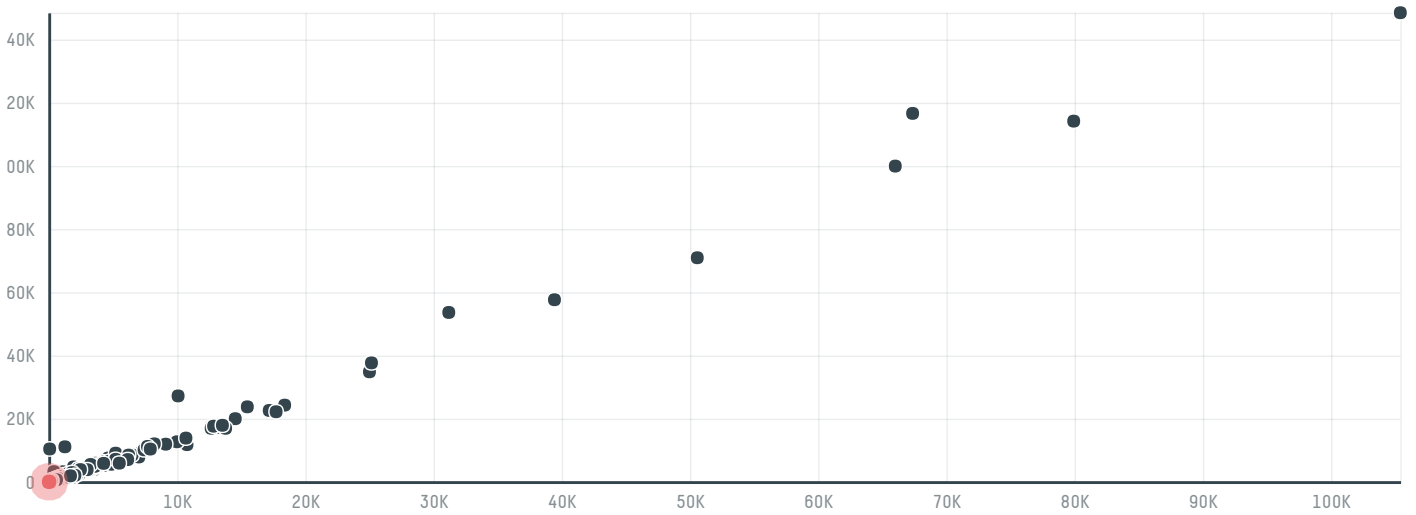

COMPARING COMPANIES IMPORTING COFFEE FROM BRAZIL IN 2015

Trase is a partnership between

In collaboration with

and many other organizations and individuals.

Donors

[Terms of Use](#) · [Privacy policy](#) · [Cookie policy](#) · [Contact us](#)

This website uses cookies to provide you with an improved user experience. By continuing to browse this site, you consent to the use of cookies and similar technologies. Please visit our [privacy policy](#) for further details.

I AGREE