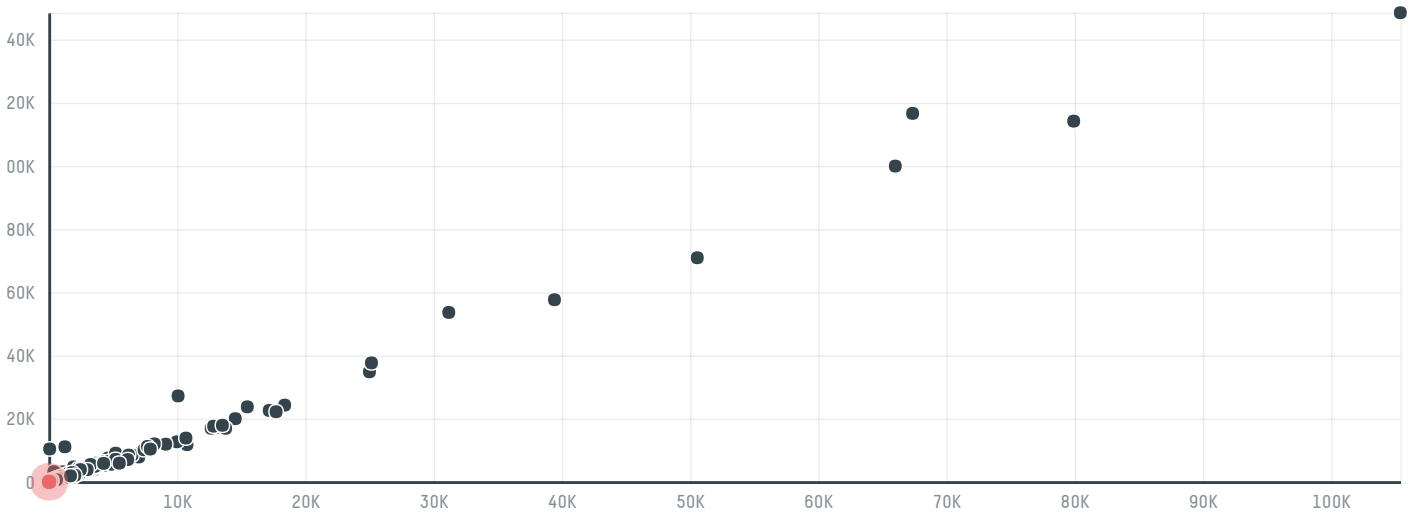

COMPARING COMPANIES IMPORTING COFFEE FROM BRAZIL IN 2015

Trase is a partnership between

In collaboration with

and many other organizations and individuals.

Donors

[Terms of Use](#) · [Privacy policy](#) · [Cookie policy](#) · [Contact us](#)

This website uses cookies to provide you with an improved user experience. By continuing to browse this site, you consent to the use of cookies and similar technologies. Please visit our [privacy policy](#) for further details.

I AGREE