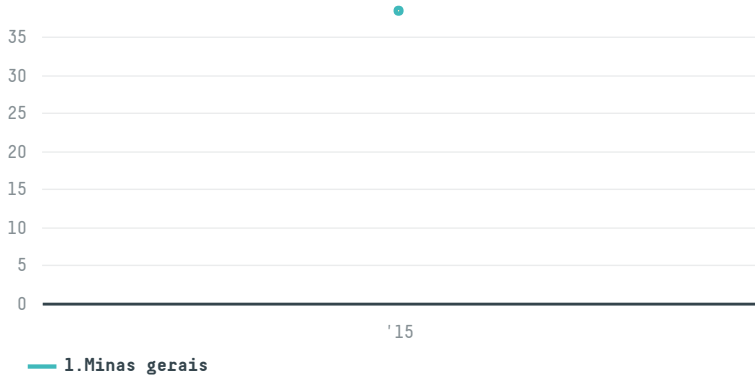

trase

Nkg bero italia spa (s-27943-c - 320 sacas)

ACTIVITY	COMMODITY	COUNTRY	YEAR
Importer	Coffee	Brazil	2015

Nkg bero italia spa (s-27943-c - 320 sacas) was the 1217th largest importer of coffee from BRAZIL in 2015, accounting for 38 tons. As an importer, Nkg bero italia spa (s-27943-c - 320 sacas) sources from 8 municipalities, or 1% of the coffee production municipalities. The main destination of the coffee imported by Nkg bero italia spa (s-27943-c - 320 sacas) is Italy, accounting for 100% of the total.

TOP DESTINATION COUNTRIES OF COFFEE IMPORTED BY NKG BERO ITALIA SPA (S-27943-C - 320 SACAS):

COMPARING COMPANIES IMPORTING COFFEE FROM BRAZIL IN 2015

Trase is a partnership between

In collaboration with

and many other organizations and individuals.