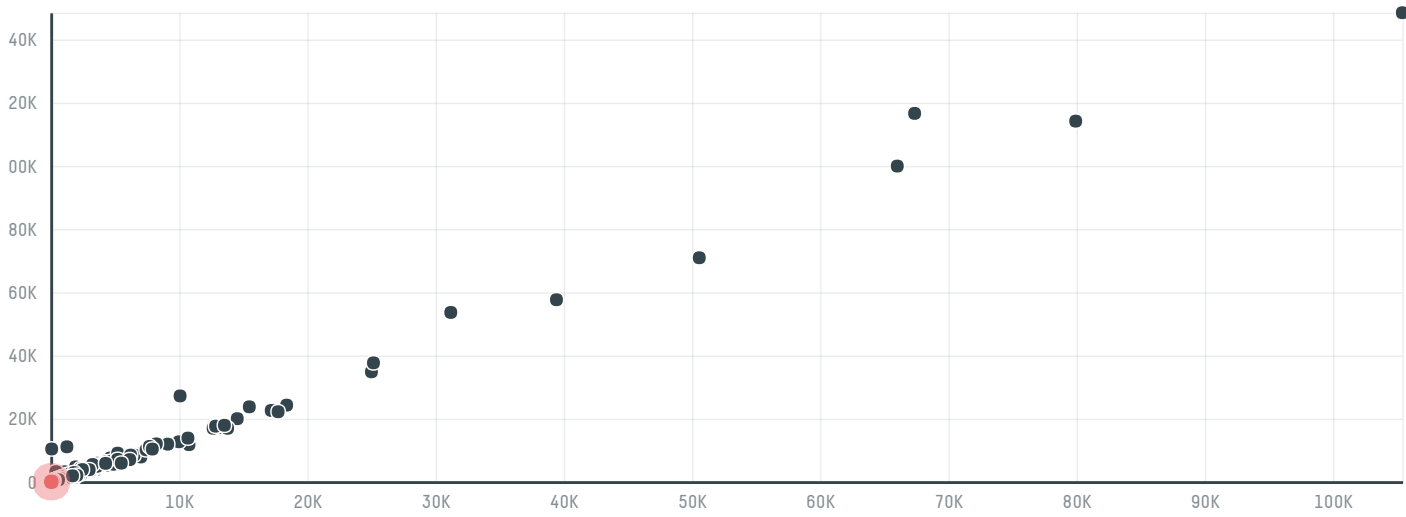

trase

Nkg bero italia spa (s-27943-c - 320 sacas)

ACTIVITY	COMMODITY	COUNTRY	YEAR
Importer	Coffee	Brazil	2015

Nkg bero italia spa (s-27943-c - 320 sacas) was the 1217th largest importer of coffee from BRAZIL in 2015, accounting for 38 tons. As an importer, Nkg bero italia spa (s-27943-c - 320 sacas) sources from 8 municipalities, or 1% of the coffee production municipalities. The main destination of the coffee imported by Nkg bero italia spa (s-27943-c - 320 sacas) is Italy, accounting for 100% of the total.

TOP DESTINATION COUNTRIES OF COFFEE IMPORTED BY NKG BERO ITALIA SPA (S-27943-C - 320 SACAS):

COMPARING COMPANIES IMPORTING COFFEE FROM BRAZIL IN 2015

Trase is a partnership between

In collaboration with

and many other organizations and individuals.